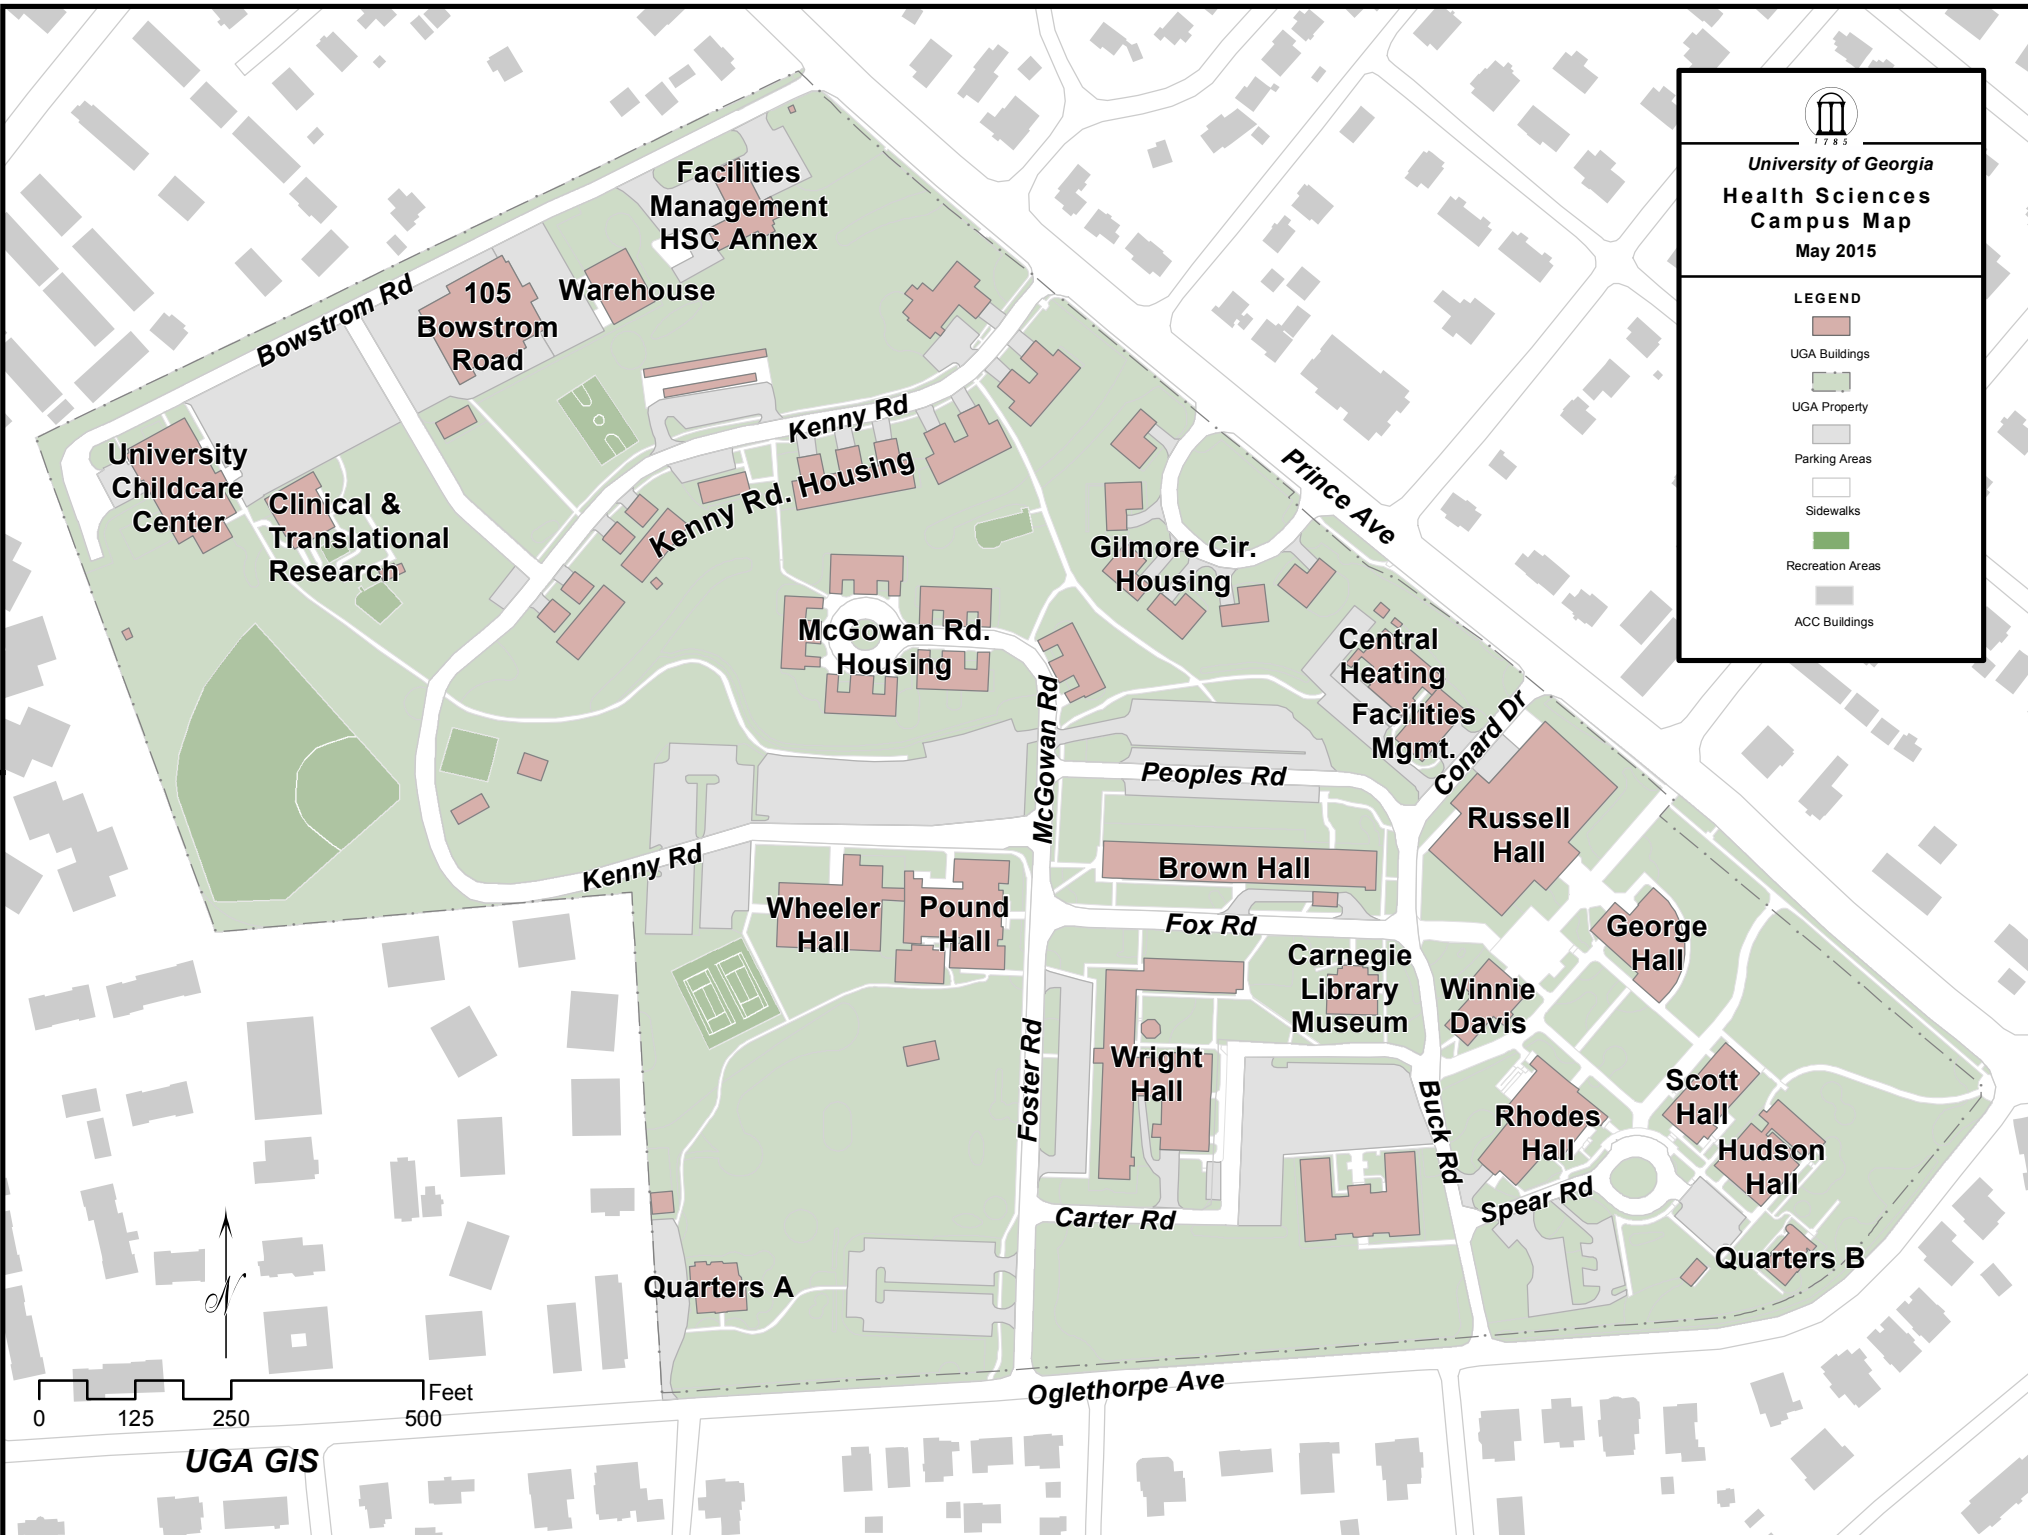

University of Georgia
 Health Sciences
 Campus Map
 May 2015

LEGEND

- UGA Buildings
- UGA Property
- Parking Areas
- Sidewalks
- Recreation Areas
- ACC Buildings

0 125 250 500 Feet