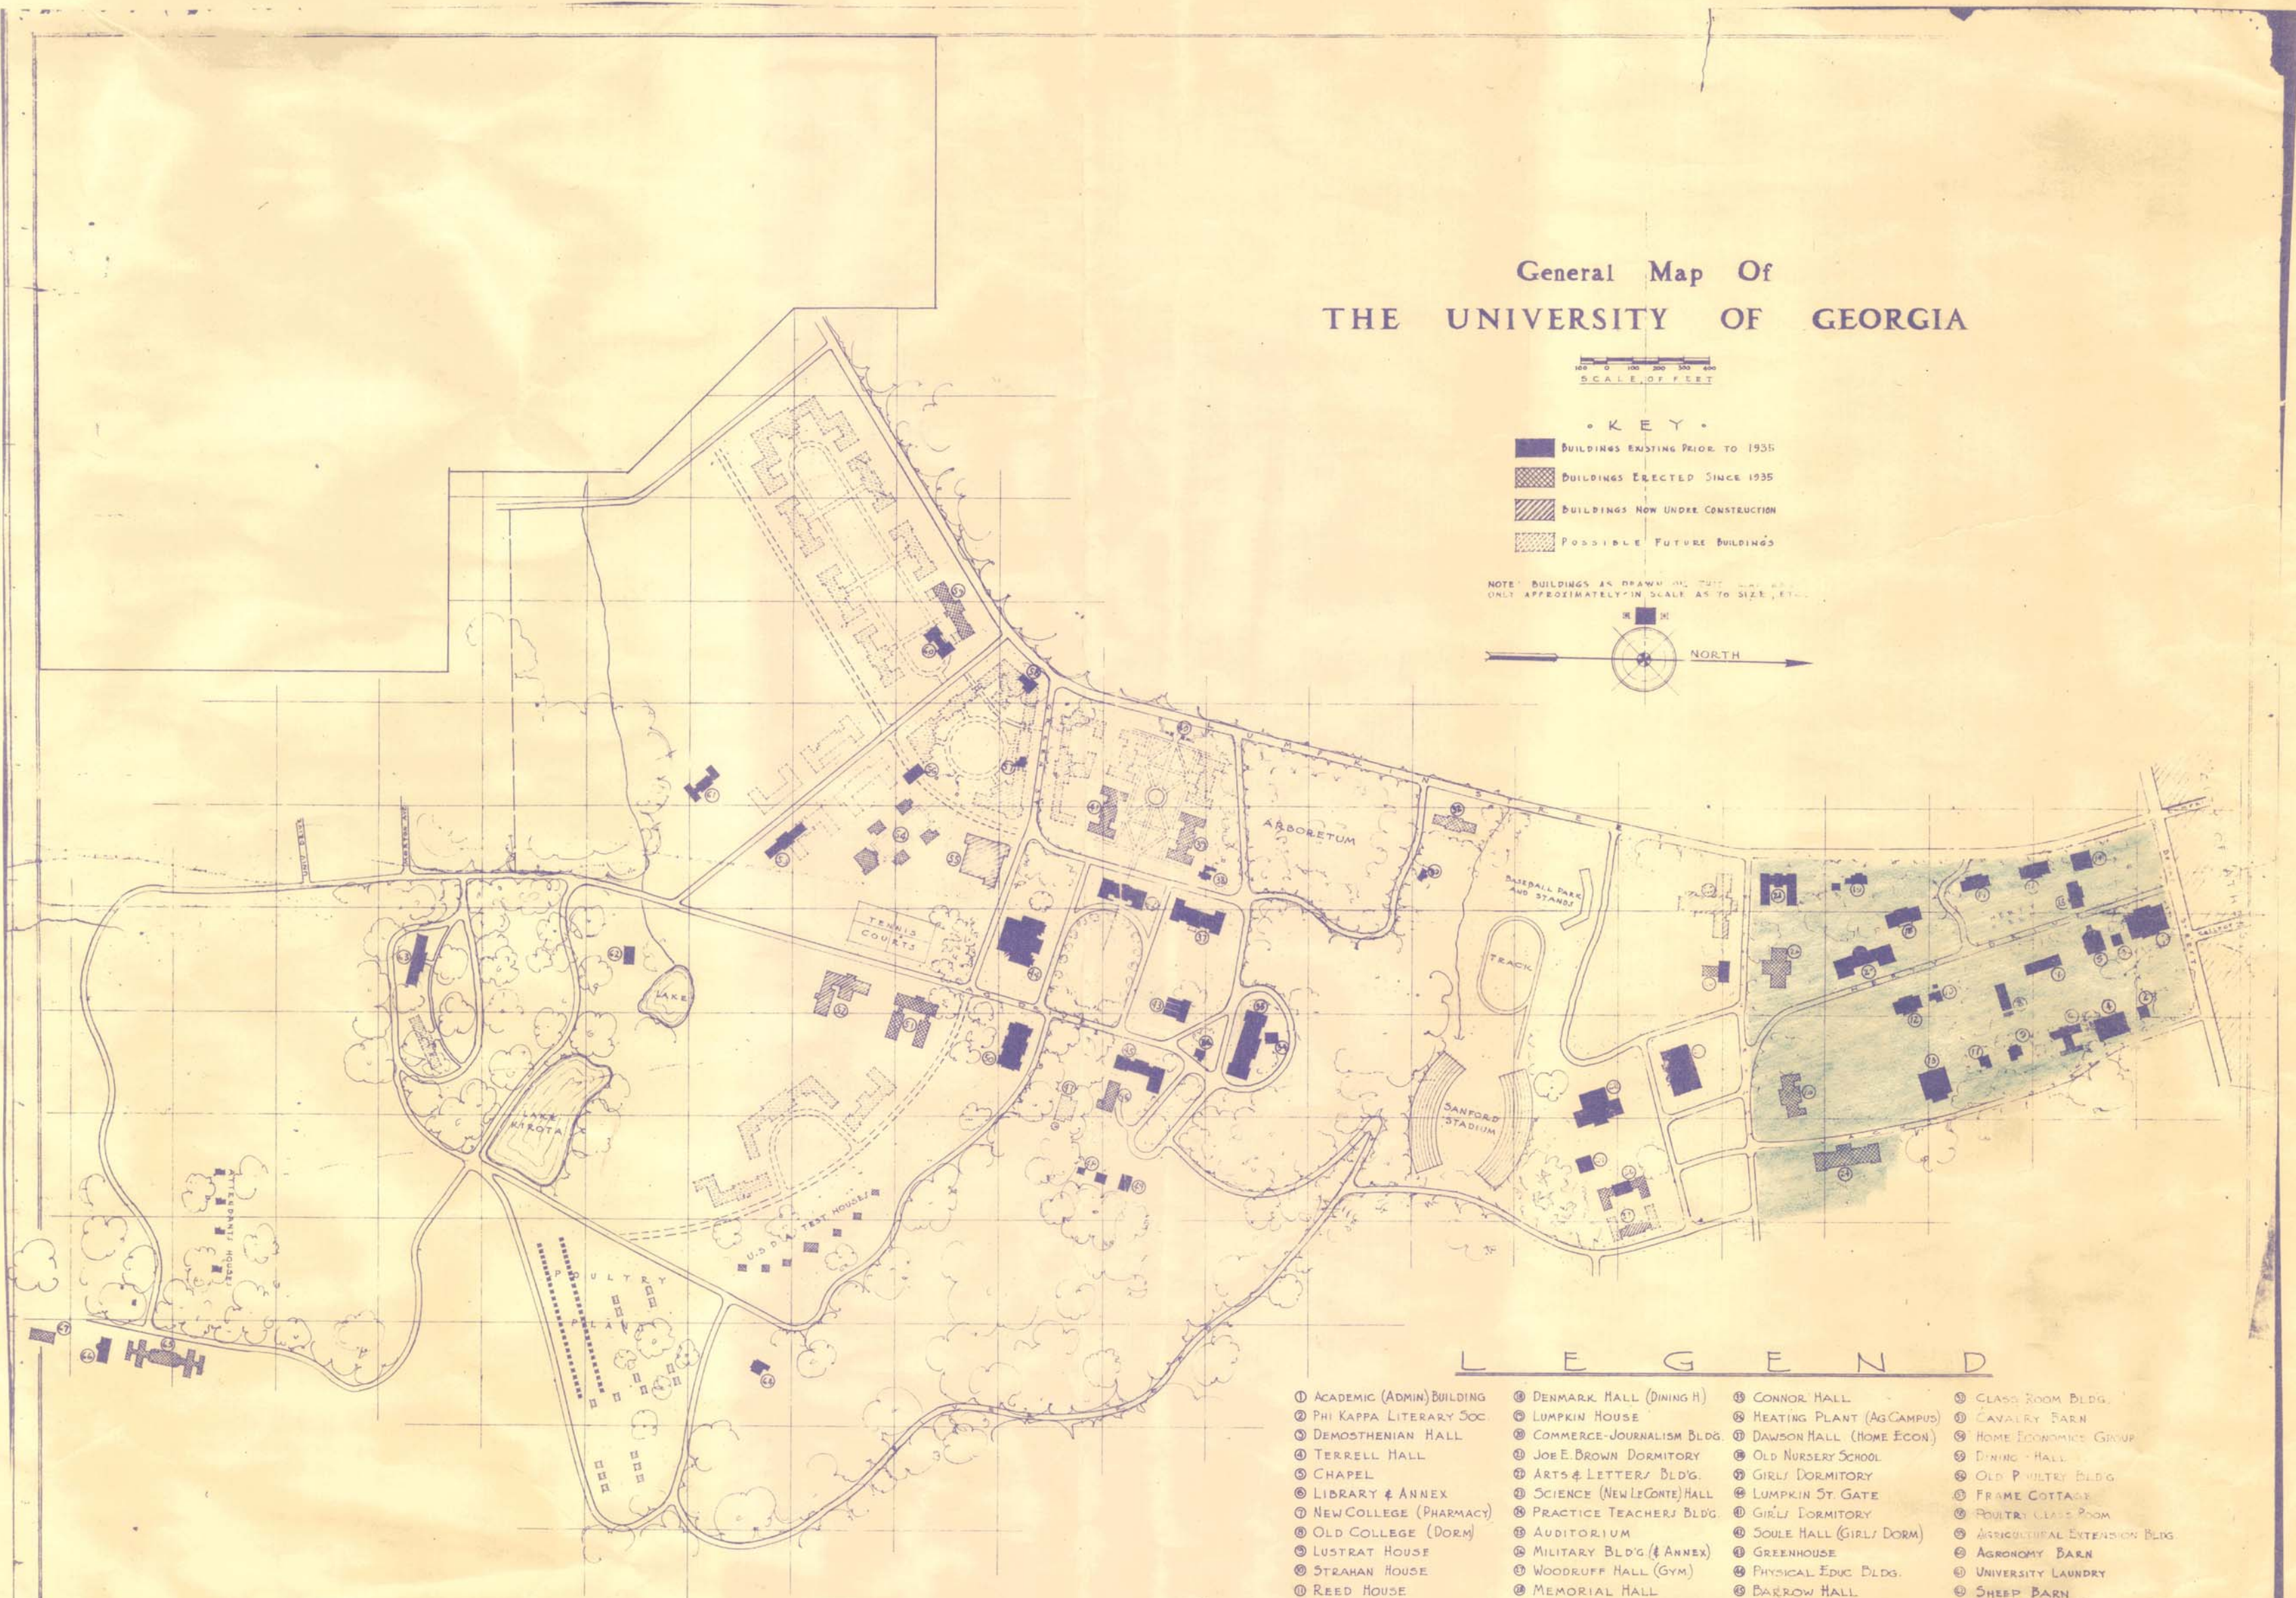

General Map Of THE UNIVERSITY OF GEORGIA

SCALE OF FEET
0 100 200 300 400

KEY

- BUILDINGS EXISTING PRIOR TO 1935
- BUILDINGS ERECTED SINCE 1935
- BUILDINGS NOW UNDER CONSTRUCTION
- POSSIBLE FUTURE BUILDINGS

NOTE: BUILDINGS AS DRAWN ON THIS MAP ARE ONLY APPROXIMATELY IN SCALE AS TO SIZE, ETC.

LEGEND

① ACADEMIC (ADMIN) BUILDING	② DENMARK HALL (DINING H)	③ CONNOR HALL	④ CLASS ROOM BLDG.
⑤ PHI KAPPA LITERARY SOC.	⑥ LUMPKIN HOUSE	⑦ HEATING PLANT (AG CAMPUS)	⑧ CAVALRY BARN
⑨ DEMOSTHENIAN HALL	⑩ COMMERCE-JOURNALISM BLDG.	⑪ DAWSON HALL (HOME ECON)	⑫ HOME ECONOMICS GROUP
⑬ TERRELL HALL	⑭ JOE E. BROWN DORMITORY	⑮ OLD NURSERY SCHOOL	⑯ DINING HALL
⑰ CHAPEL	⑱ ARTS & LETTERS BLDG.	⑲ GIRLS DORMITORY	⑳ OLD POULTRY BLDG.
㉑ LIBRARY & ANNEX	㉒ SCIENCE (NEW LeCONTE) HALL	㉓ LUMPKIN ST. GATE	㉔ FRAME COTTAGE
㉕ NEW COLLEGE (PHARMACY)	㉖ PRACTICE TEACHERS BLDG.	㉗ GIRLS DORMITORY	㉘ POULTRY CLASS ROOM
㉙ OLD COLLEGE (DORM)	㉚ AUDITORIUM	㉛ SOULE HALL (GIRLS DORM)	㉜ AGRICULTURAL EXTENSION BLDG.
㉝ LUSTRAT HOUSE	㉞ MILITARY BLDG. (& ANNEX)	㉟ GREENHOUSE	㊱ AGRONOMY BARN
㊲ STRAHAN HOUSE	㊳ WOODRUFF HALL (GYM)	㊴ PHYSICAL EDUC. BLDG.	㊵ UNIVERSITY LAUNDRY
㊶ REED HOUSE	㊷ MEMORIAL HALL	㊸ BARROW HALL	㊹ SHEEP BARN
㊺ HAROLD HIRSCH HALL	㊻ LUCAS HOUSE	㊼ FARM SHOPS BLDG.	㊽ CAMP WILKINS (DORMITORY)
㊾ PEABODY HALL	㊿ MILLEDGE HALL (WITH ADDNS)	① PROPOSED NEW HEATING PLANT	② COTTAGE (SUPT. OF GROUNDS)
③ MEIGS HALL (OLD LeCONTE)	④ NEW DORMITORY (ATHLETES)	⑤ SHOPS BUILDINGS	⑥ DAIRY BARN
⑦ MOORE COLLEGE (PHYSIC)	⑧ NEW DORMITORY (ENGINEERS)	⑨ PLANT PATHOLOGY BLDG.	⑩ OLD BARN
⑪ CANDLER HALL (DORM)	⑫ WARREN HOUSE	⑬ HARDMAN HALL	⑭ MULE BARN
⑮ INFIRMARY	⑯ ROCK HOUSE (LUMPKIN HALL)	⑰ CLASS ROOM BLDG.	○

1940

THIS DRAWING COMPLETED FEB 3, 1940.
OFFICE OF ROYE HITCHCOCK,
ARCHITECT, UNIVERSITY OF GEORGIA