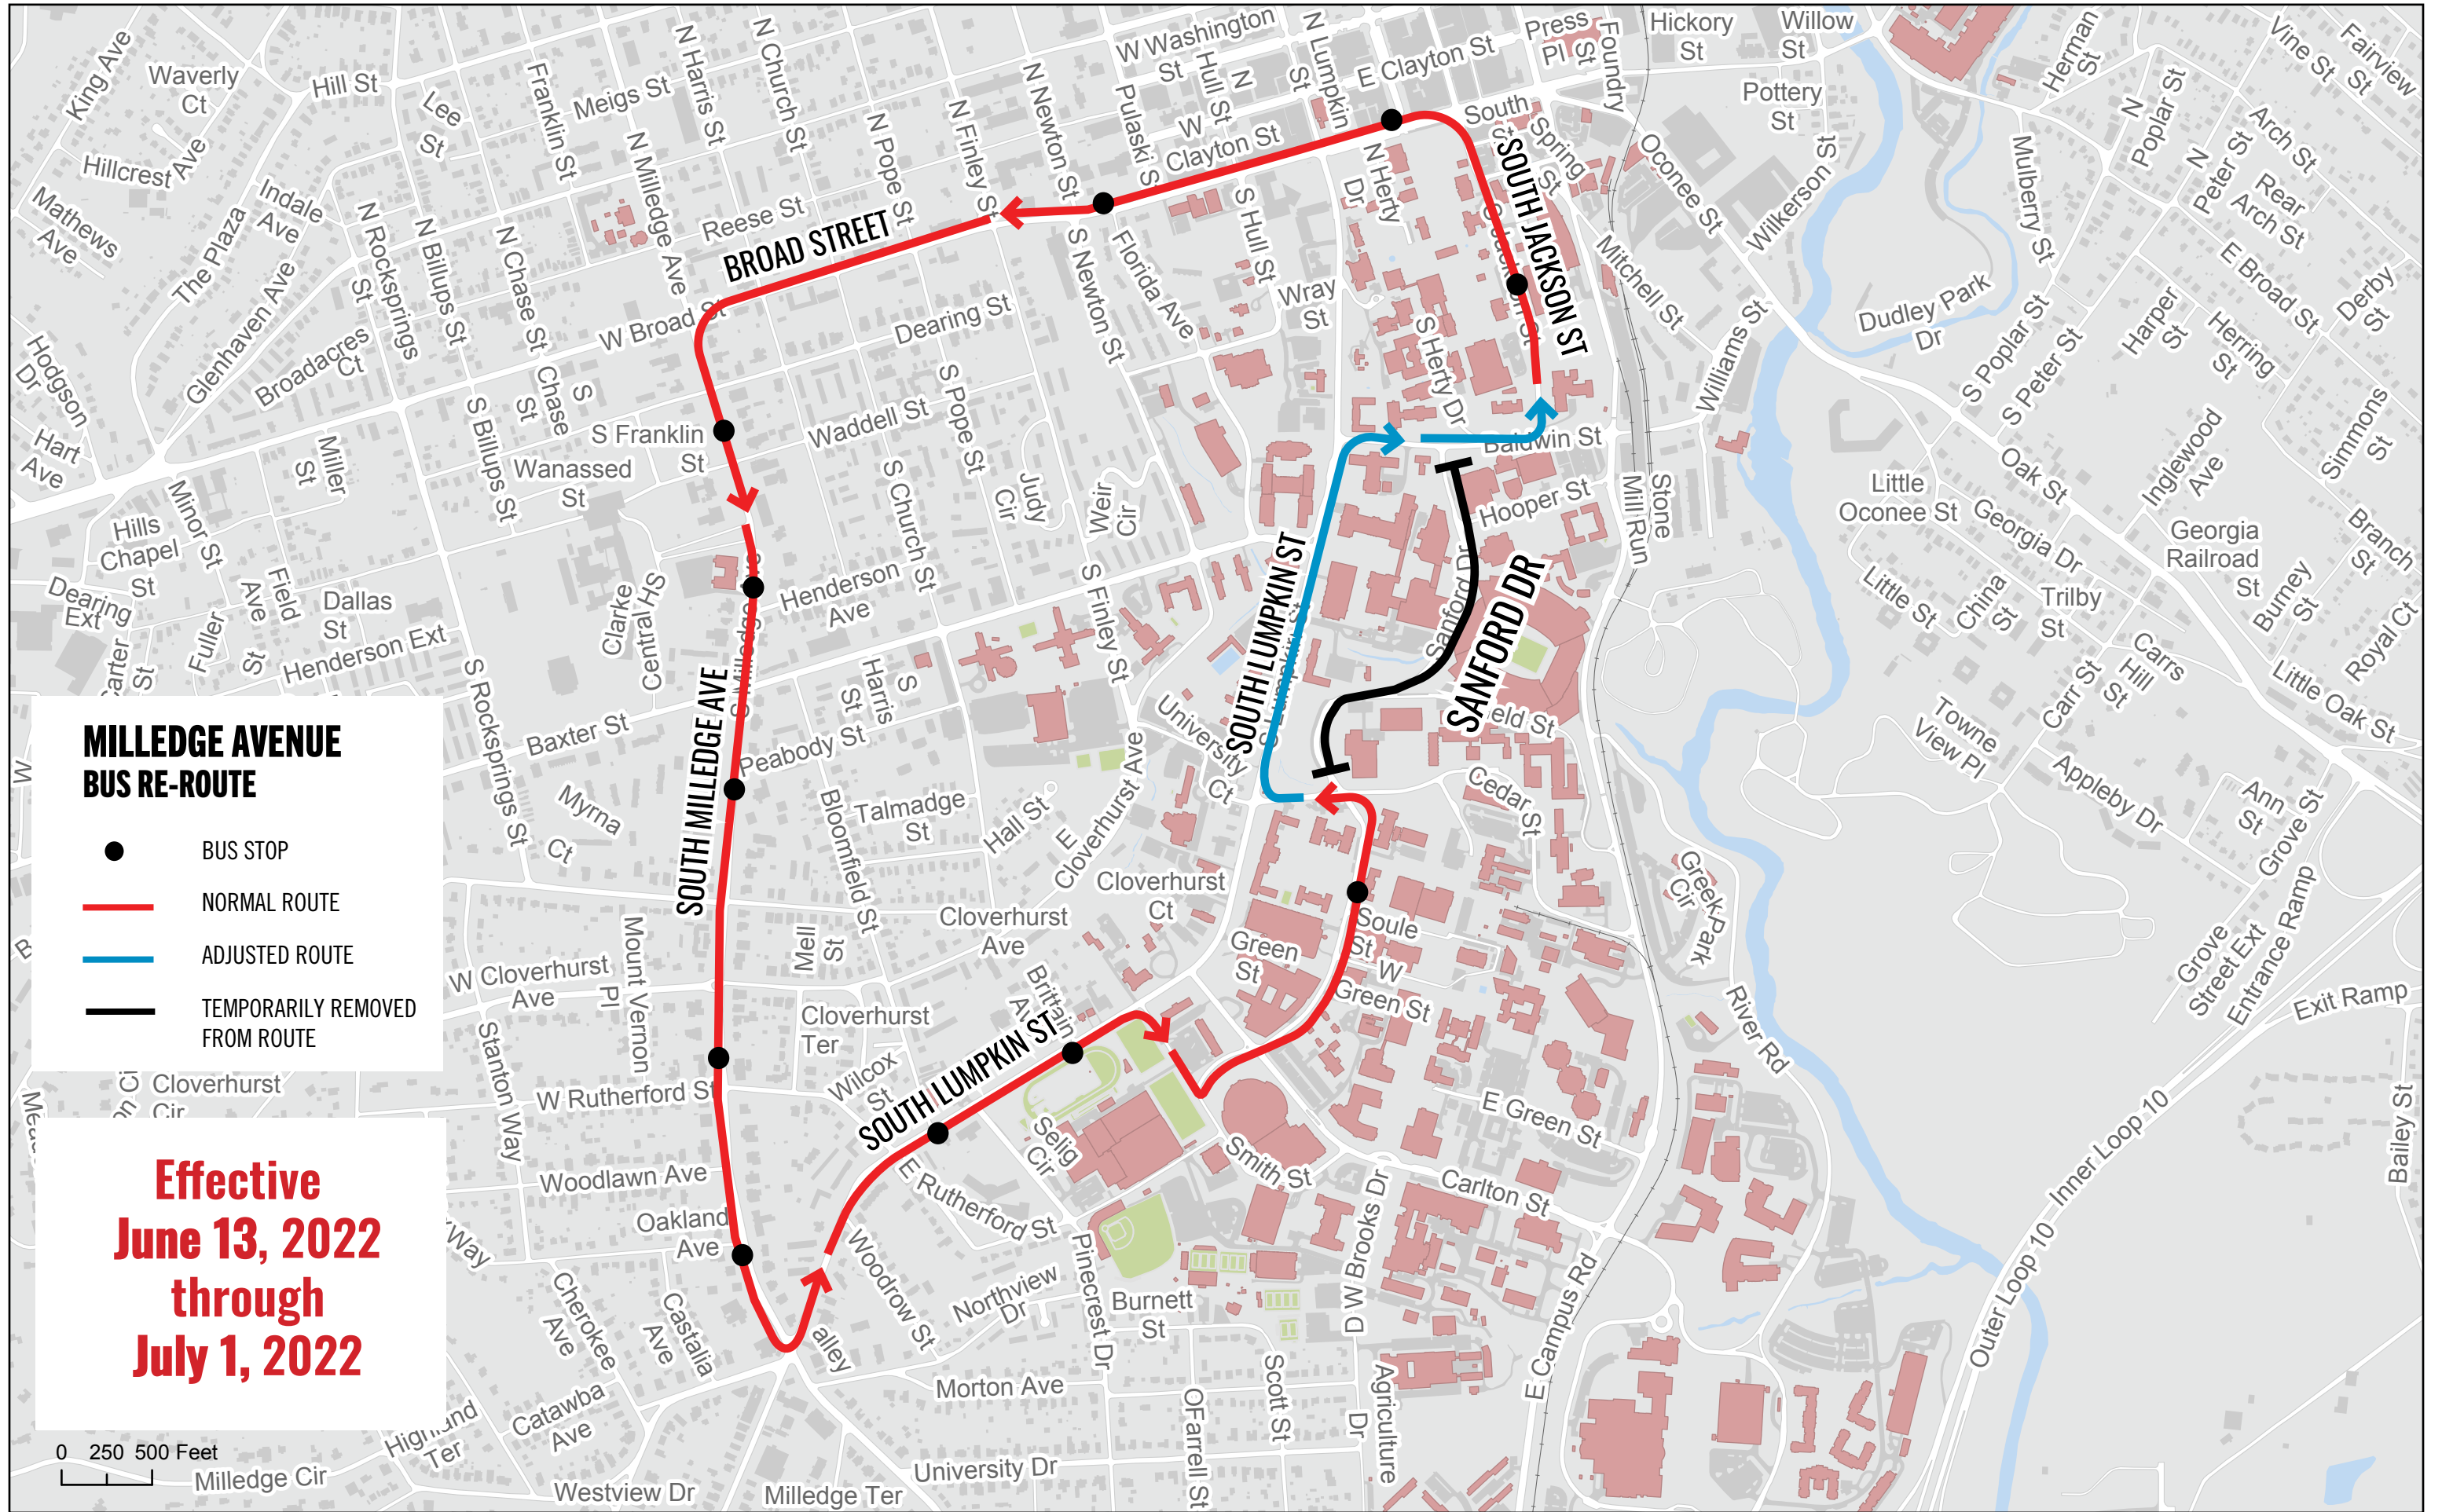

# CENTRAL LOOP BUS RE-ROUTE

- BUS STOP
- ➔ NORMAL ROUTE
- ➔ ADJUSTED ROUTE
- ⊥ TEMPORARILY REMOVED FROM ROUTE

**Effective  
June 13, 2022  
through  
July 1, 2022**

**EAST CAMPUS SHUTTLE  
BUS RE-ROUTE**

- BUS STOP
- ➔ NORMAL ROUTE
- ➔ ADJUSTED ROUTE
- ⊥ TEMPORARILY REMOVED FROM ROUTE

**Effective  
June 13, 2022  
through  
July 1, 2022**

**HEALTH SCIENCES  
BUS RE-ROUTE**

- BUS STOP
- NORMAL ROUTE
- ADJUSTED ROUTE
- TEMPORARILY REMOVED FROM ROUTE

**Effective  
June 13, 2022  
through  
July 1, 2022**

**MILLEDGE AVENUE  
BUS RE-ROUTE**

- BUS STOP
- NORMAL ROUTE
- ADJUSTED ROUTE
- TEMPORARILY REMOVED FROM ROUTE

**Effective  
June 13, 2022  
through  
July 1, 2022**

# NORTH / SOUTH CONNECTOR BUS RE-ROUTE

- BUS STOP
- NORMAL ROUTE
- ADJUSTED ROUTE
- ⊥ TEMPORARILY REMOVED FROM ROUTE

**Effective  
May 16, 2022  
through  
June 12, 2022**

**AND**

**July 2, 2022  
through  
July 20, 2022**