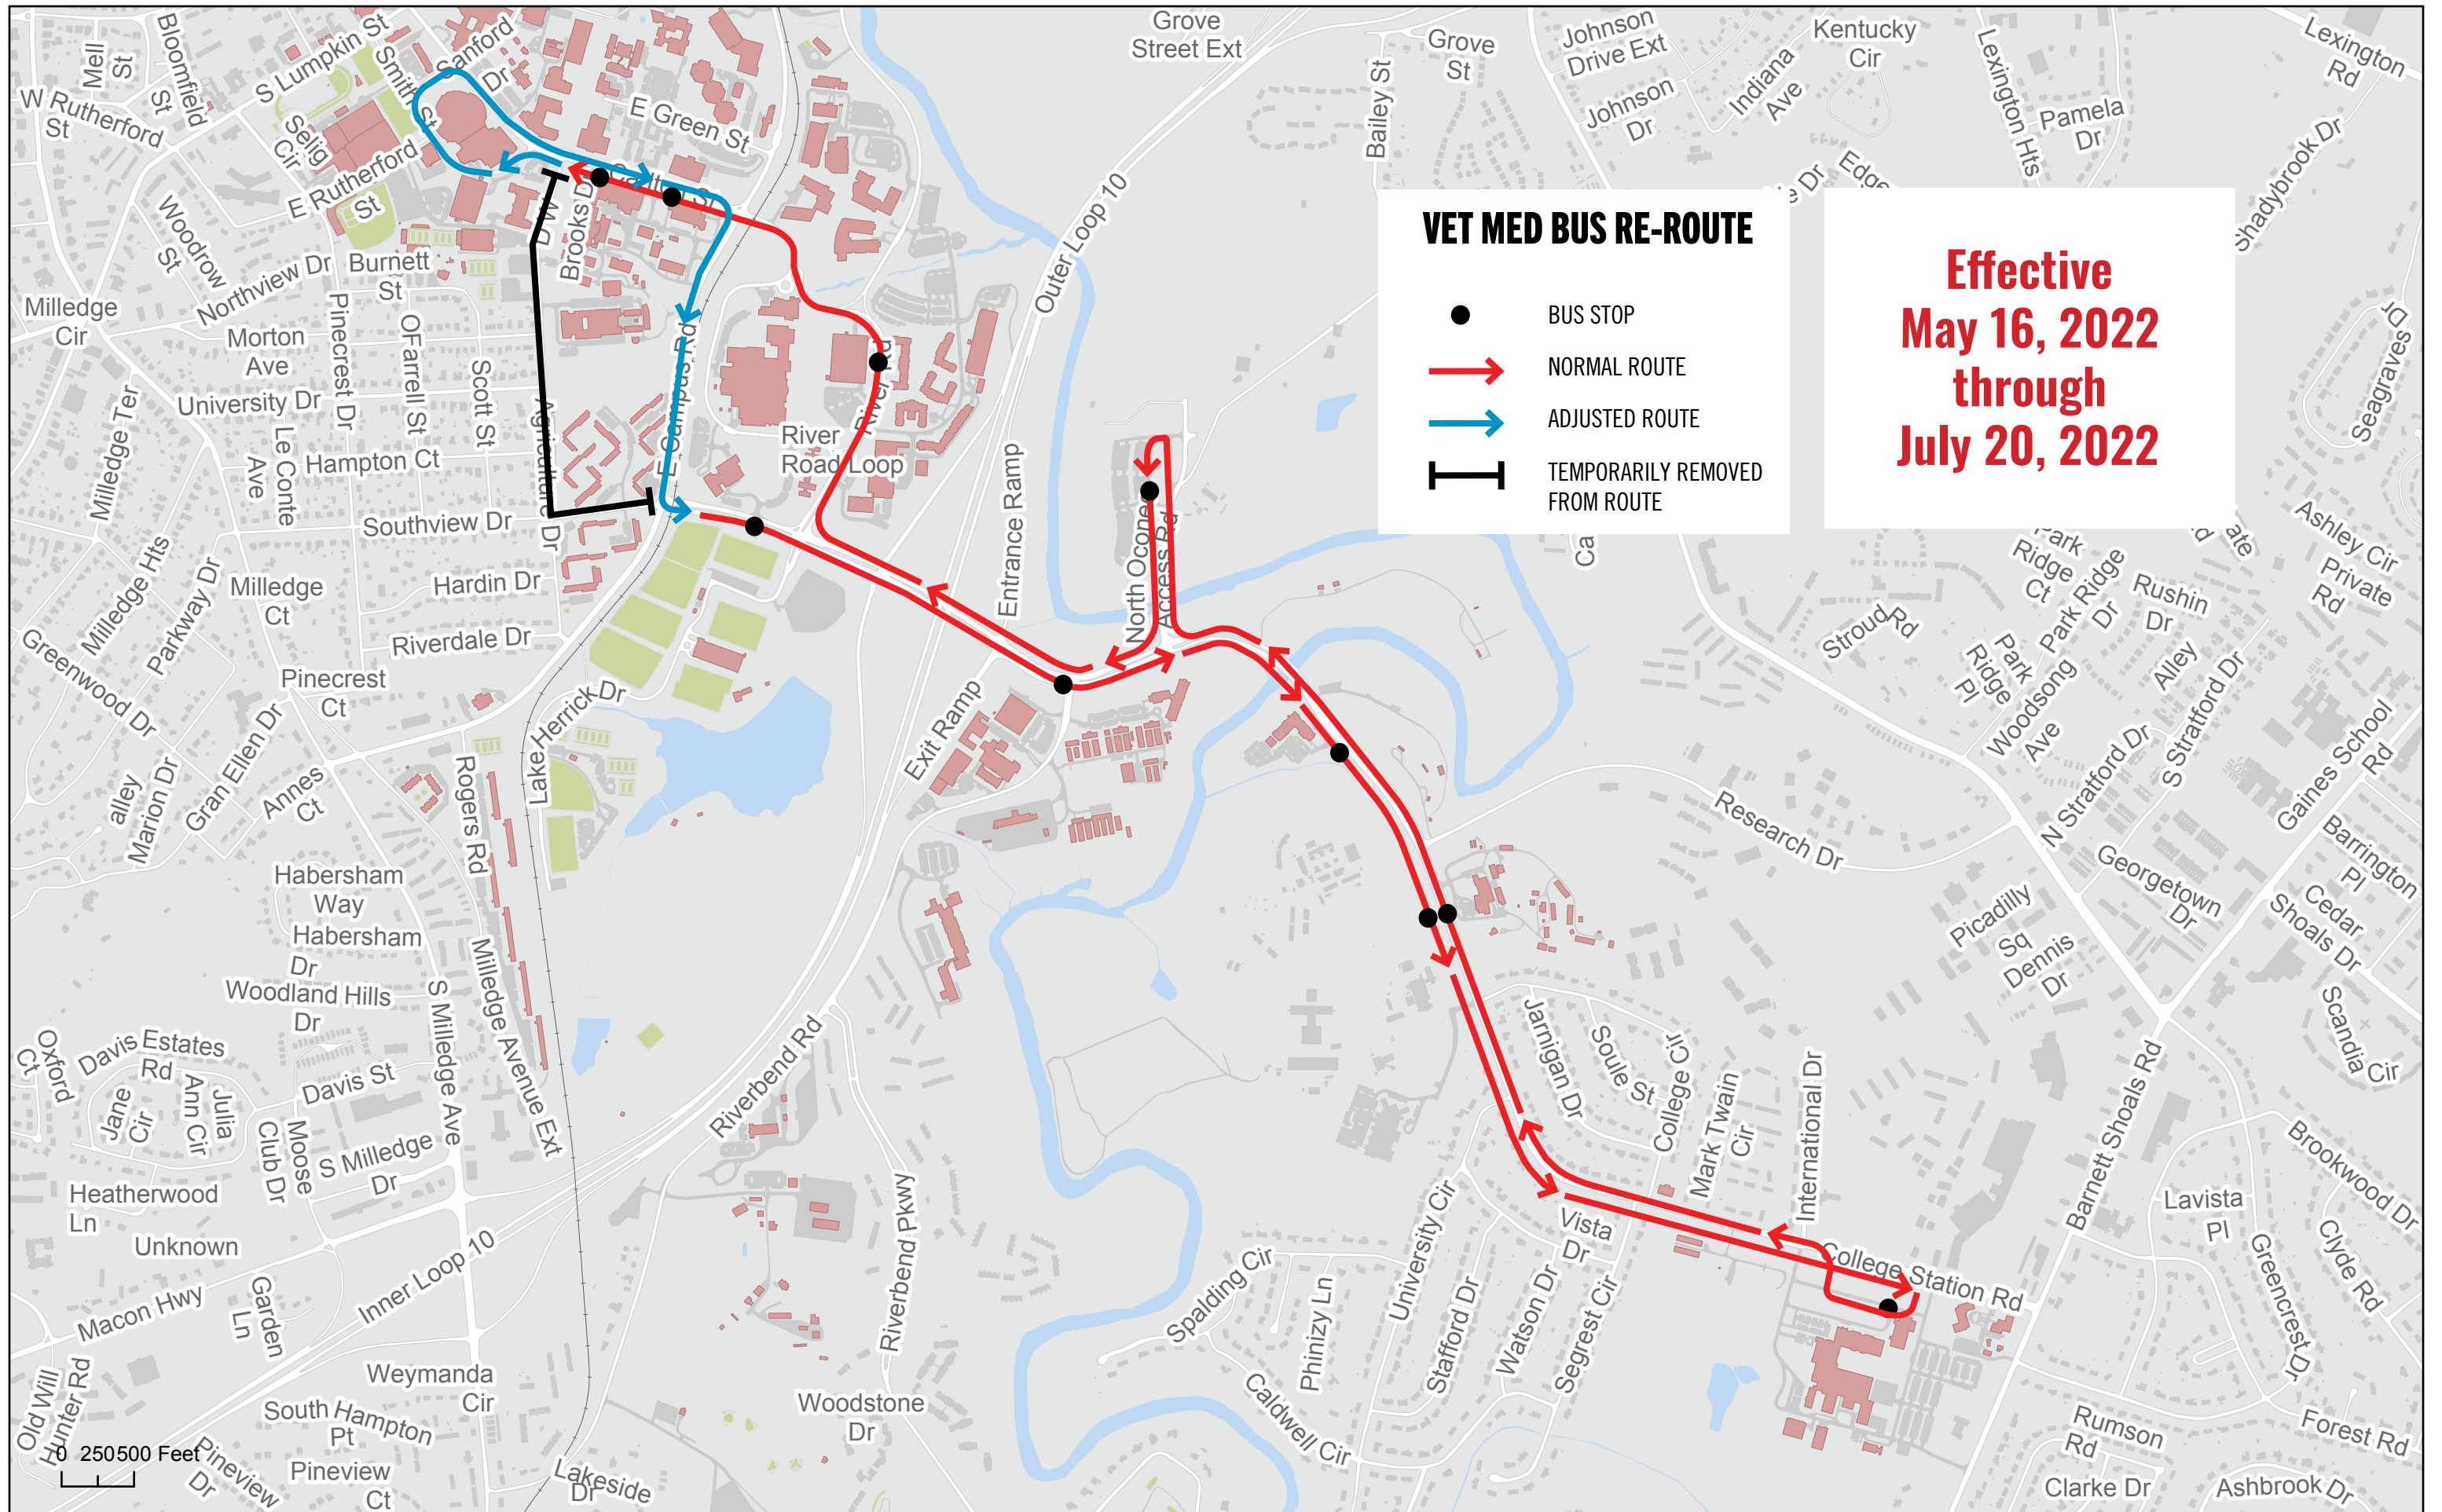

# NORTH / SOUTH CONNECTOR BUS RE-ROUTE

- BUS STOP
- NORMAL ROUTE
- ADJUSTED ROUTE
- ⊥ TEMPORARILY REMOVED FROM ROUTE

**Effective  
June 13, 2022  
through  
July 1, 2022**

**additional route changes for  
other dates on previous page**

**PARK & RIDE  
BUS RE-ROUTE**

- BUS STOP
- ➔ NORMAL ROUTE
- ➔ ADJUSTED ROUTE
- ⊥ TEMPORARILY REMOVED FROM ROUTE

**Effective  
June 13, 2022  
through  
July 1, 2022**

250 500 Feet

# WEST CAMPUS SHUTTLE BUS RE-ROUTE

- BUS STOP
- NORMAL ROUTE
- ADJUSTED ROUTE
- ⊥ TEMPORARILY REMOVED FROM ROUTE

**Effective  
June 13, 2022  
through  
July 1, 2022**

### VET MED BUS RE-ROUTE

- BUS STOP
- ➔ NORMAL ROUTE
- ➔ ADJUSTED ROUTE
- ⊥ TEMPORARILY REMOVED FROM ROUTE

**Effective  
May 16, 2022  
through  
July 20, 2022**