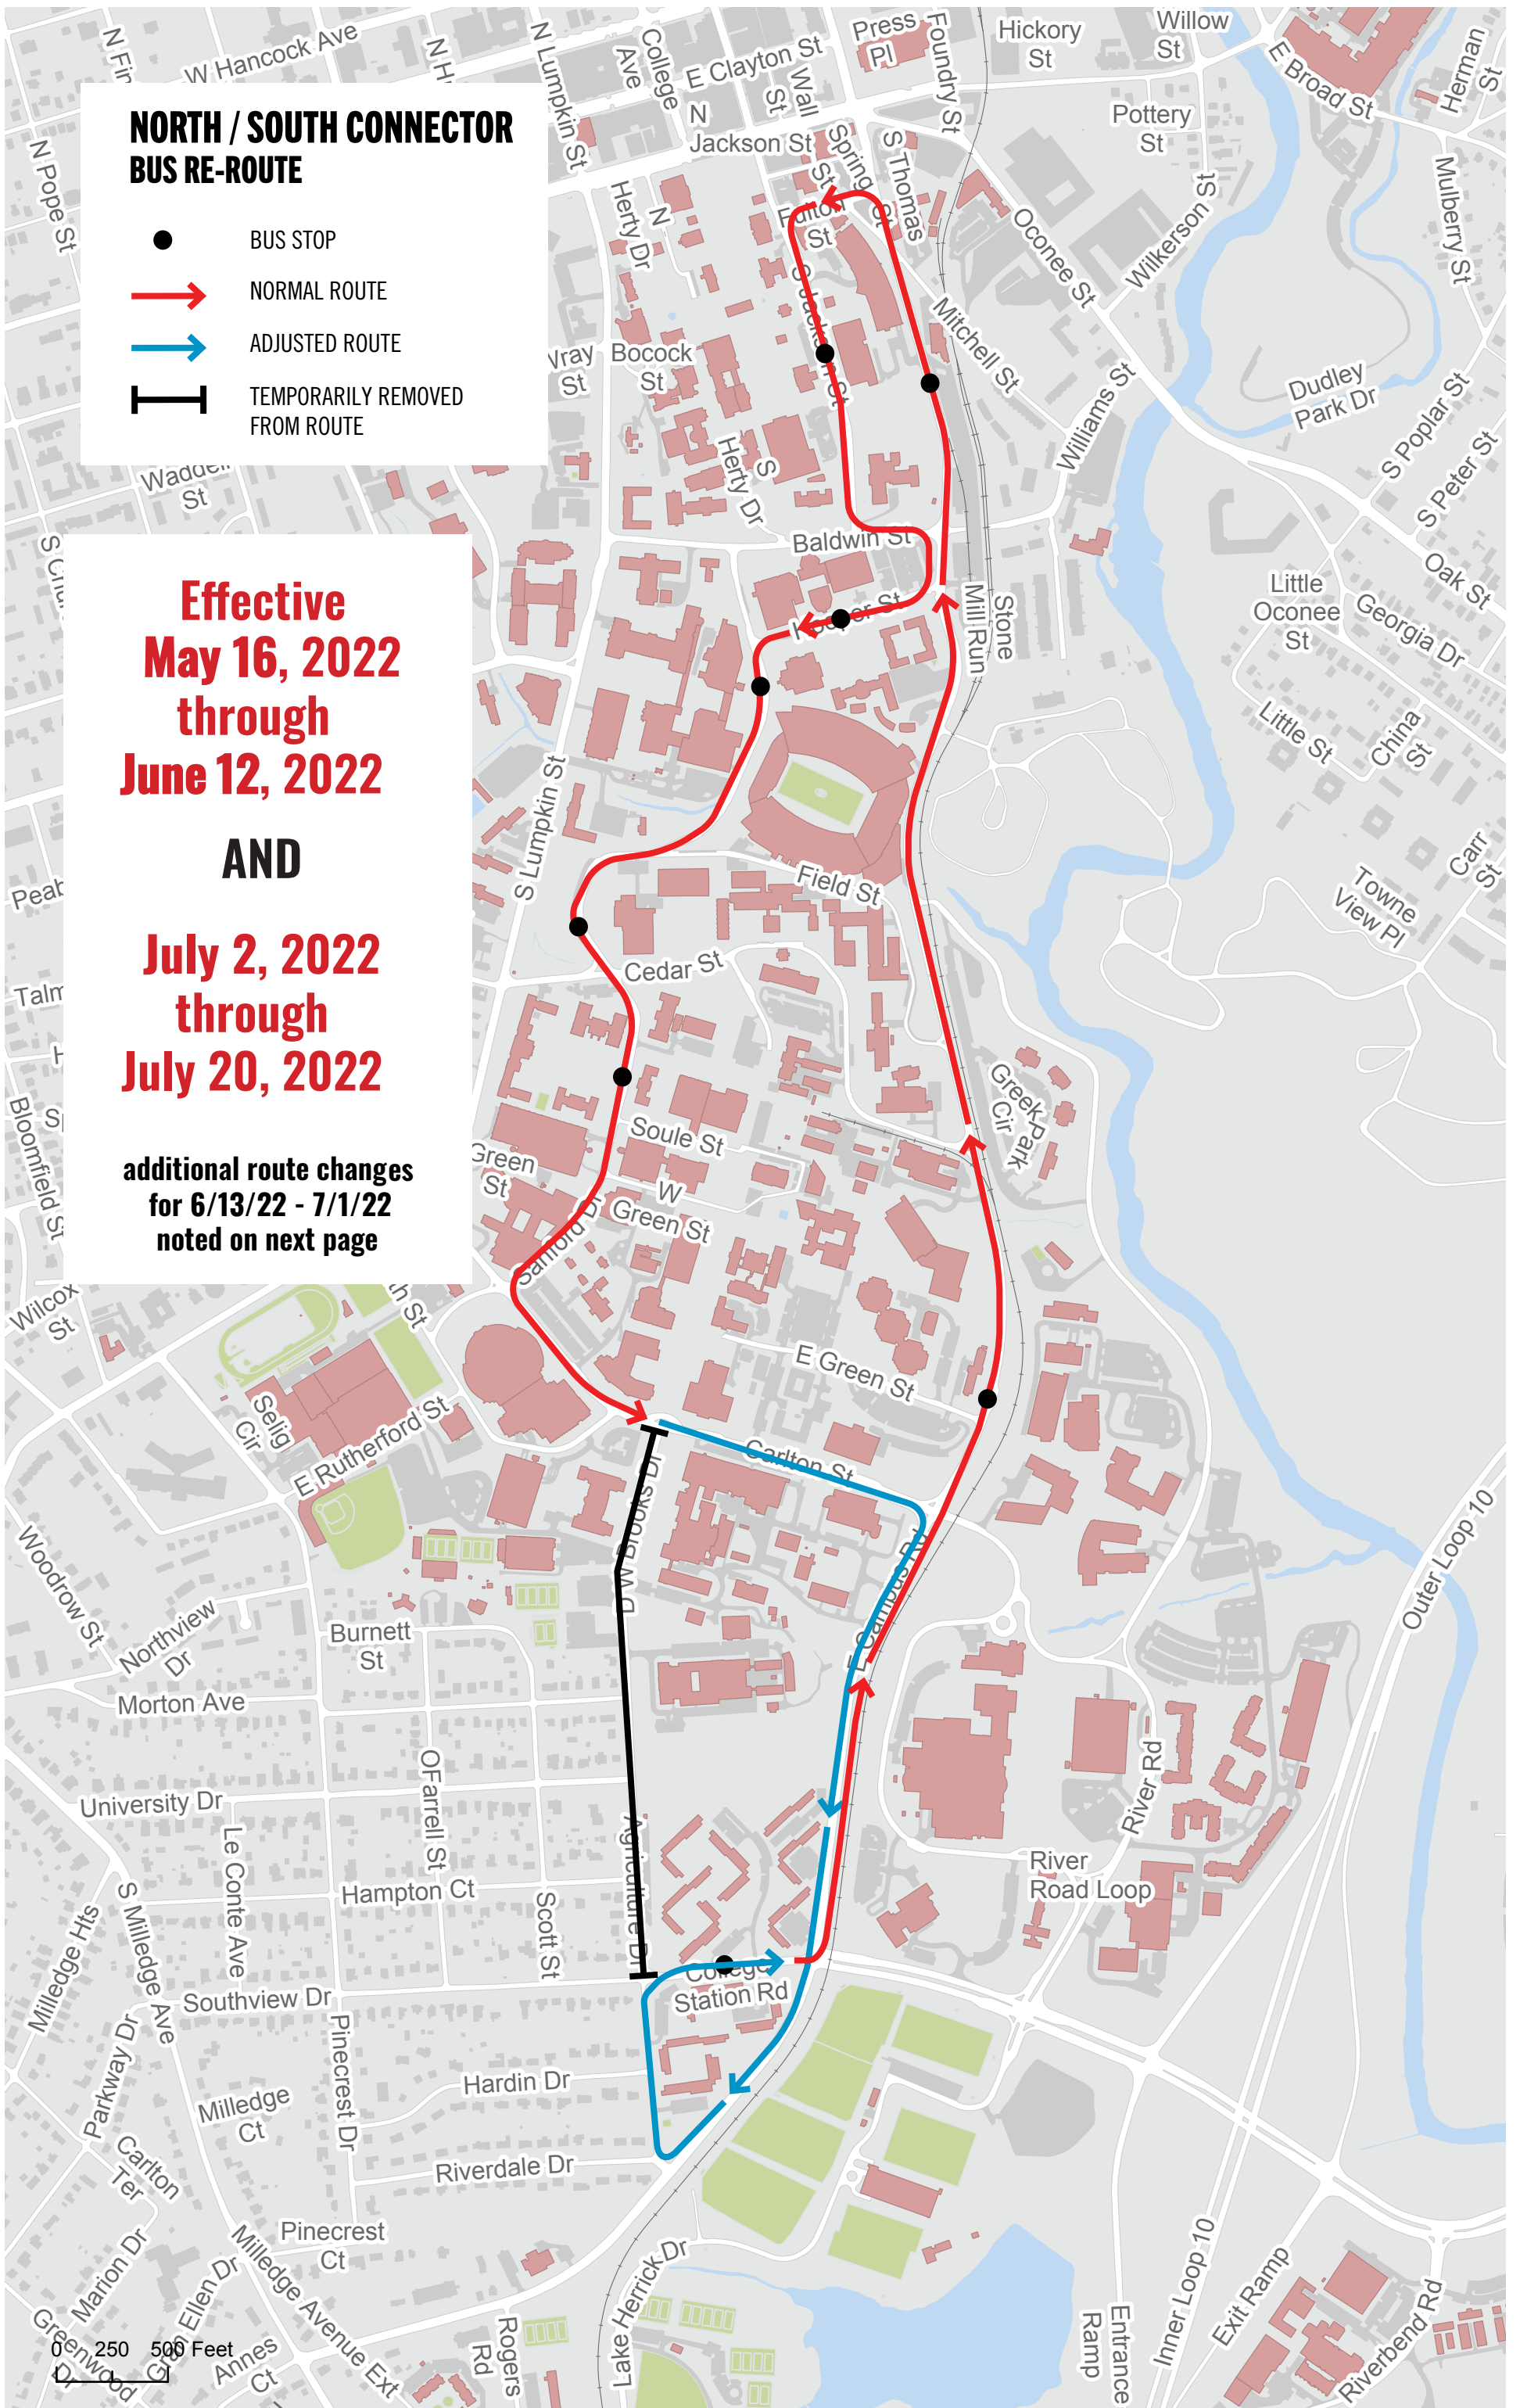

- BUS STOP
- ➔ NORMAL ROUTE
- ➔ ADJUSTED ROUTE
- ⊥ TEMPORARILY REMOVED FROM ROUTE

**Effective  
June 13, 2022  
through  
July 1, 2022**

**HEALTH SCIENCES  
BUS RE-ROUTE**

- BUS STOP
- NORMAL ROUTE
- ADJUSTED ROUTE
- TEMPORARILY REMOVED FROM ROUTE

# NORTH / SOUTH CONNECTOR BUS RE-ROUTE

- BUS STOP
- NORMAL ROUTE
- ADJUSTED ROUTE
- ⊥ TEMPORARILY REMOVED FROM ROUTE

**Effective  
May 16, 2022  
through  
June 12, 2022**

**AND**

**July 2, 2022  
through  
July 20, 2022**

**additional route changes  
for 6/13/22 - 7/1/22  
noted on next page**

# NORTH / SOUTH CONNECTOR BUS RE-ROUTE

- BUS STOP
- NORMAL ROUTE
- ADJUSTED ROUTE
- ⊥ TEMPORARILY REMOVED FROM ROUTE

**Effective  
June 13, 2022  
through  
July 1, 2022**

**additional route changes for  
other dates on previous page**