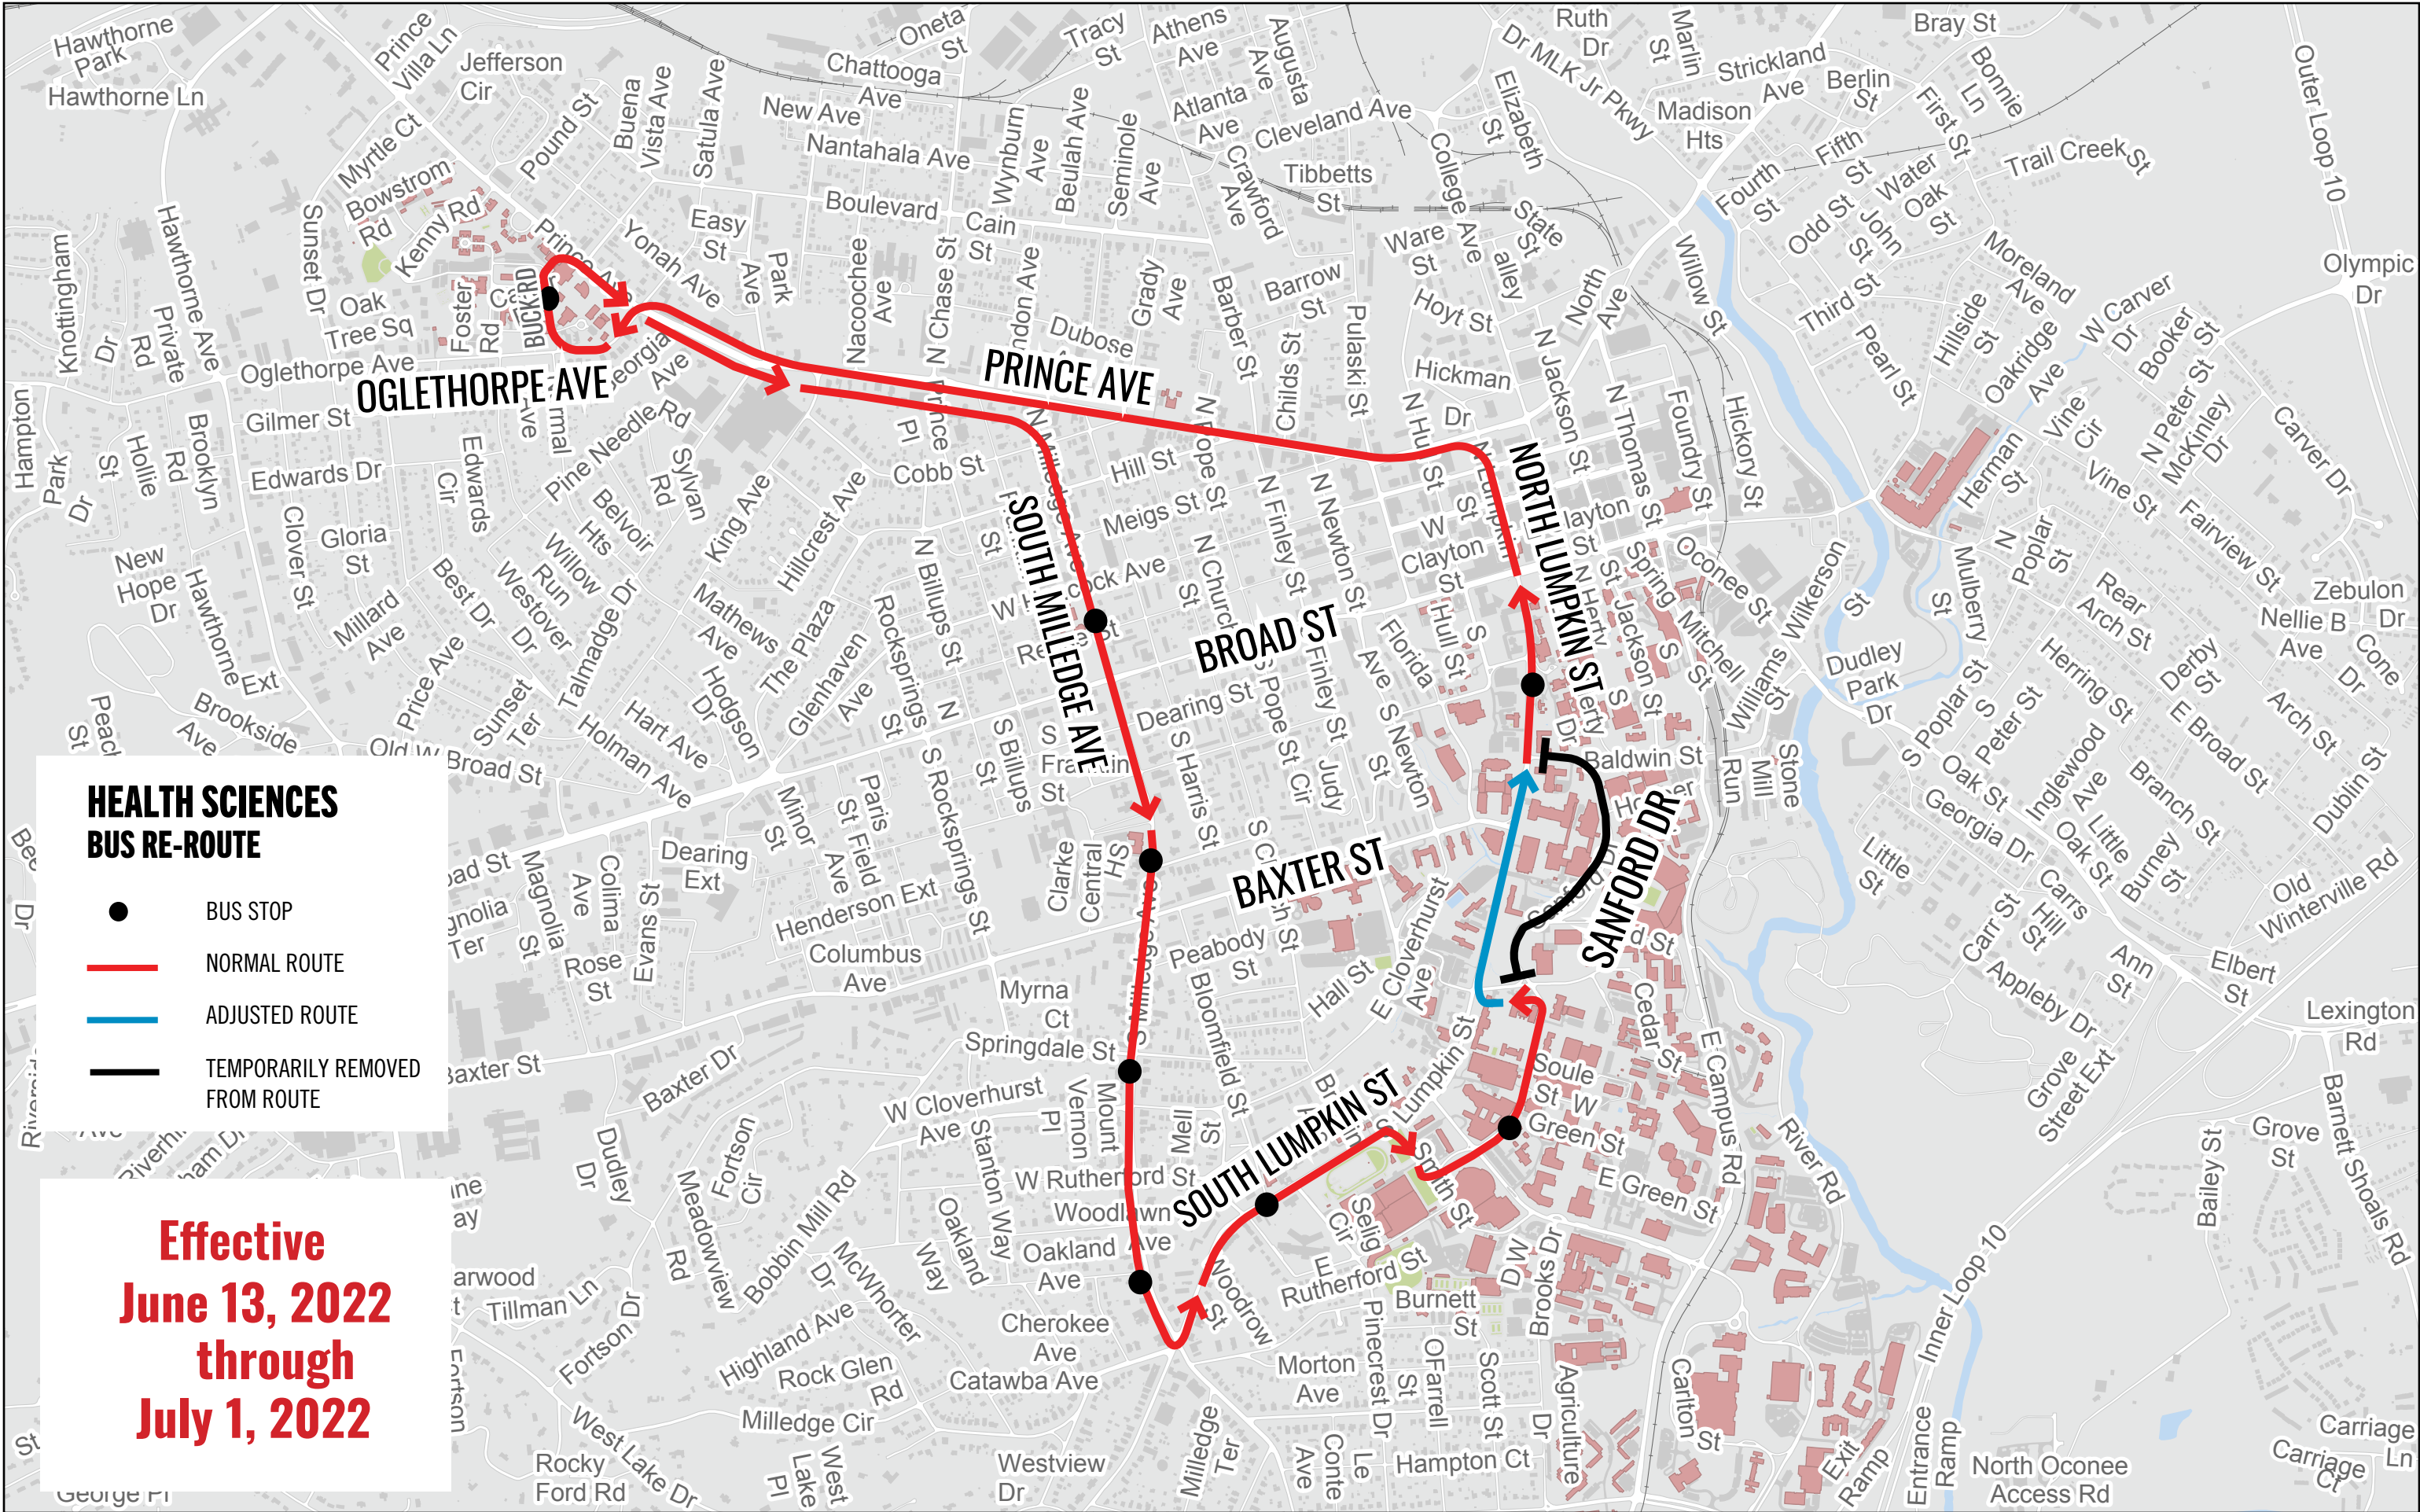

**BULLDOG HOUSING  
BUS RE-ROUTE**

- BUS STOP
- NORMAL ROUTE
- ADJUSTED ROUTE
- ⊥ TEMPORARILY REMOVED FROM ROUTE

**Effective  
May 16, 2022  
through  
June 12, 2022**

**AND  
July 2, 2022  
through  
July 20, 2022**

**additional route changes  
for 6/13/22 - 7/1/22  
noted on next page**

# CENTRAL LOOP BUS RE-ROUTE

- BUS STOP
- ➔ NORMAL ROUTE
- ➔ ADJUSTED ROUTE
- ⊥ TEMPORARILY REMOVED FROM ROUTE

**Effective  
June 13, 2022  
through  
July 1, 2022**

**EAST CAMPUS SHUTTLE  
BUS RE-ROUTE**

- BUS STOP
- ➔ NORMAL ROUTE
- ➔ ADJUSTED ROUTE
- ⊥ TEMPORARILY REMOVED FROM ROUTE

**Effective  
June 13, 2022  
through  
July 1, 2022**

**HEALTH SCIENCES  
BUS RE-ROUTE**

- BUS STOP
- NORMAL ROUTE
- ADJUSTED ROUTE
- TEMPORARILY REMOVED FROM ROUTE