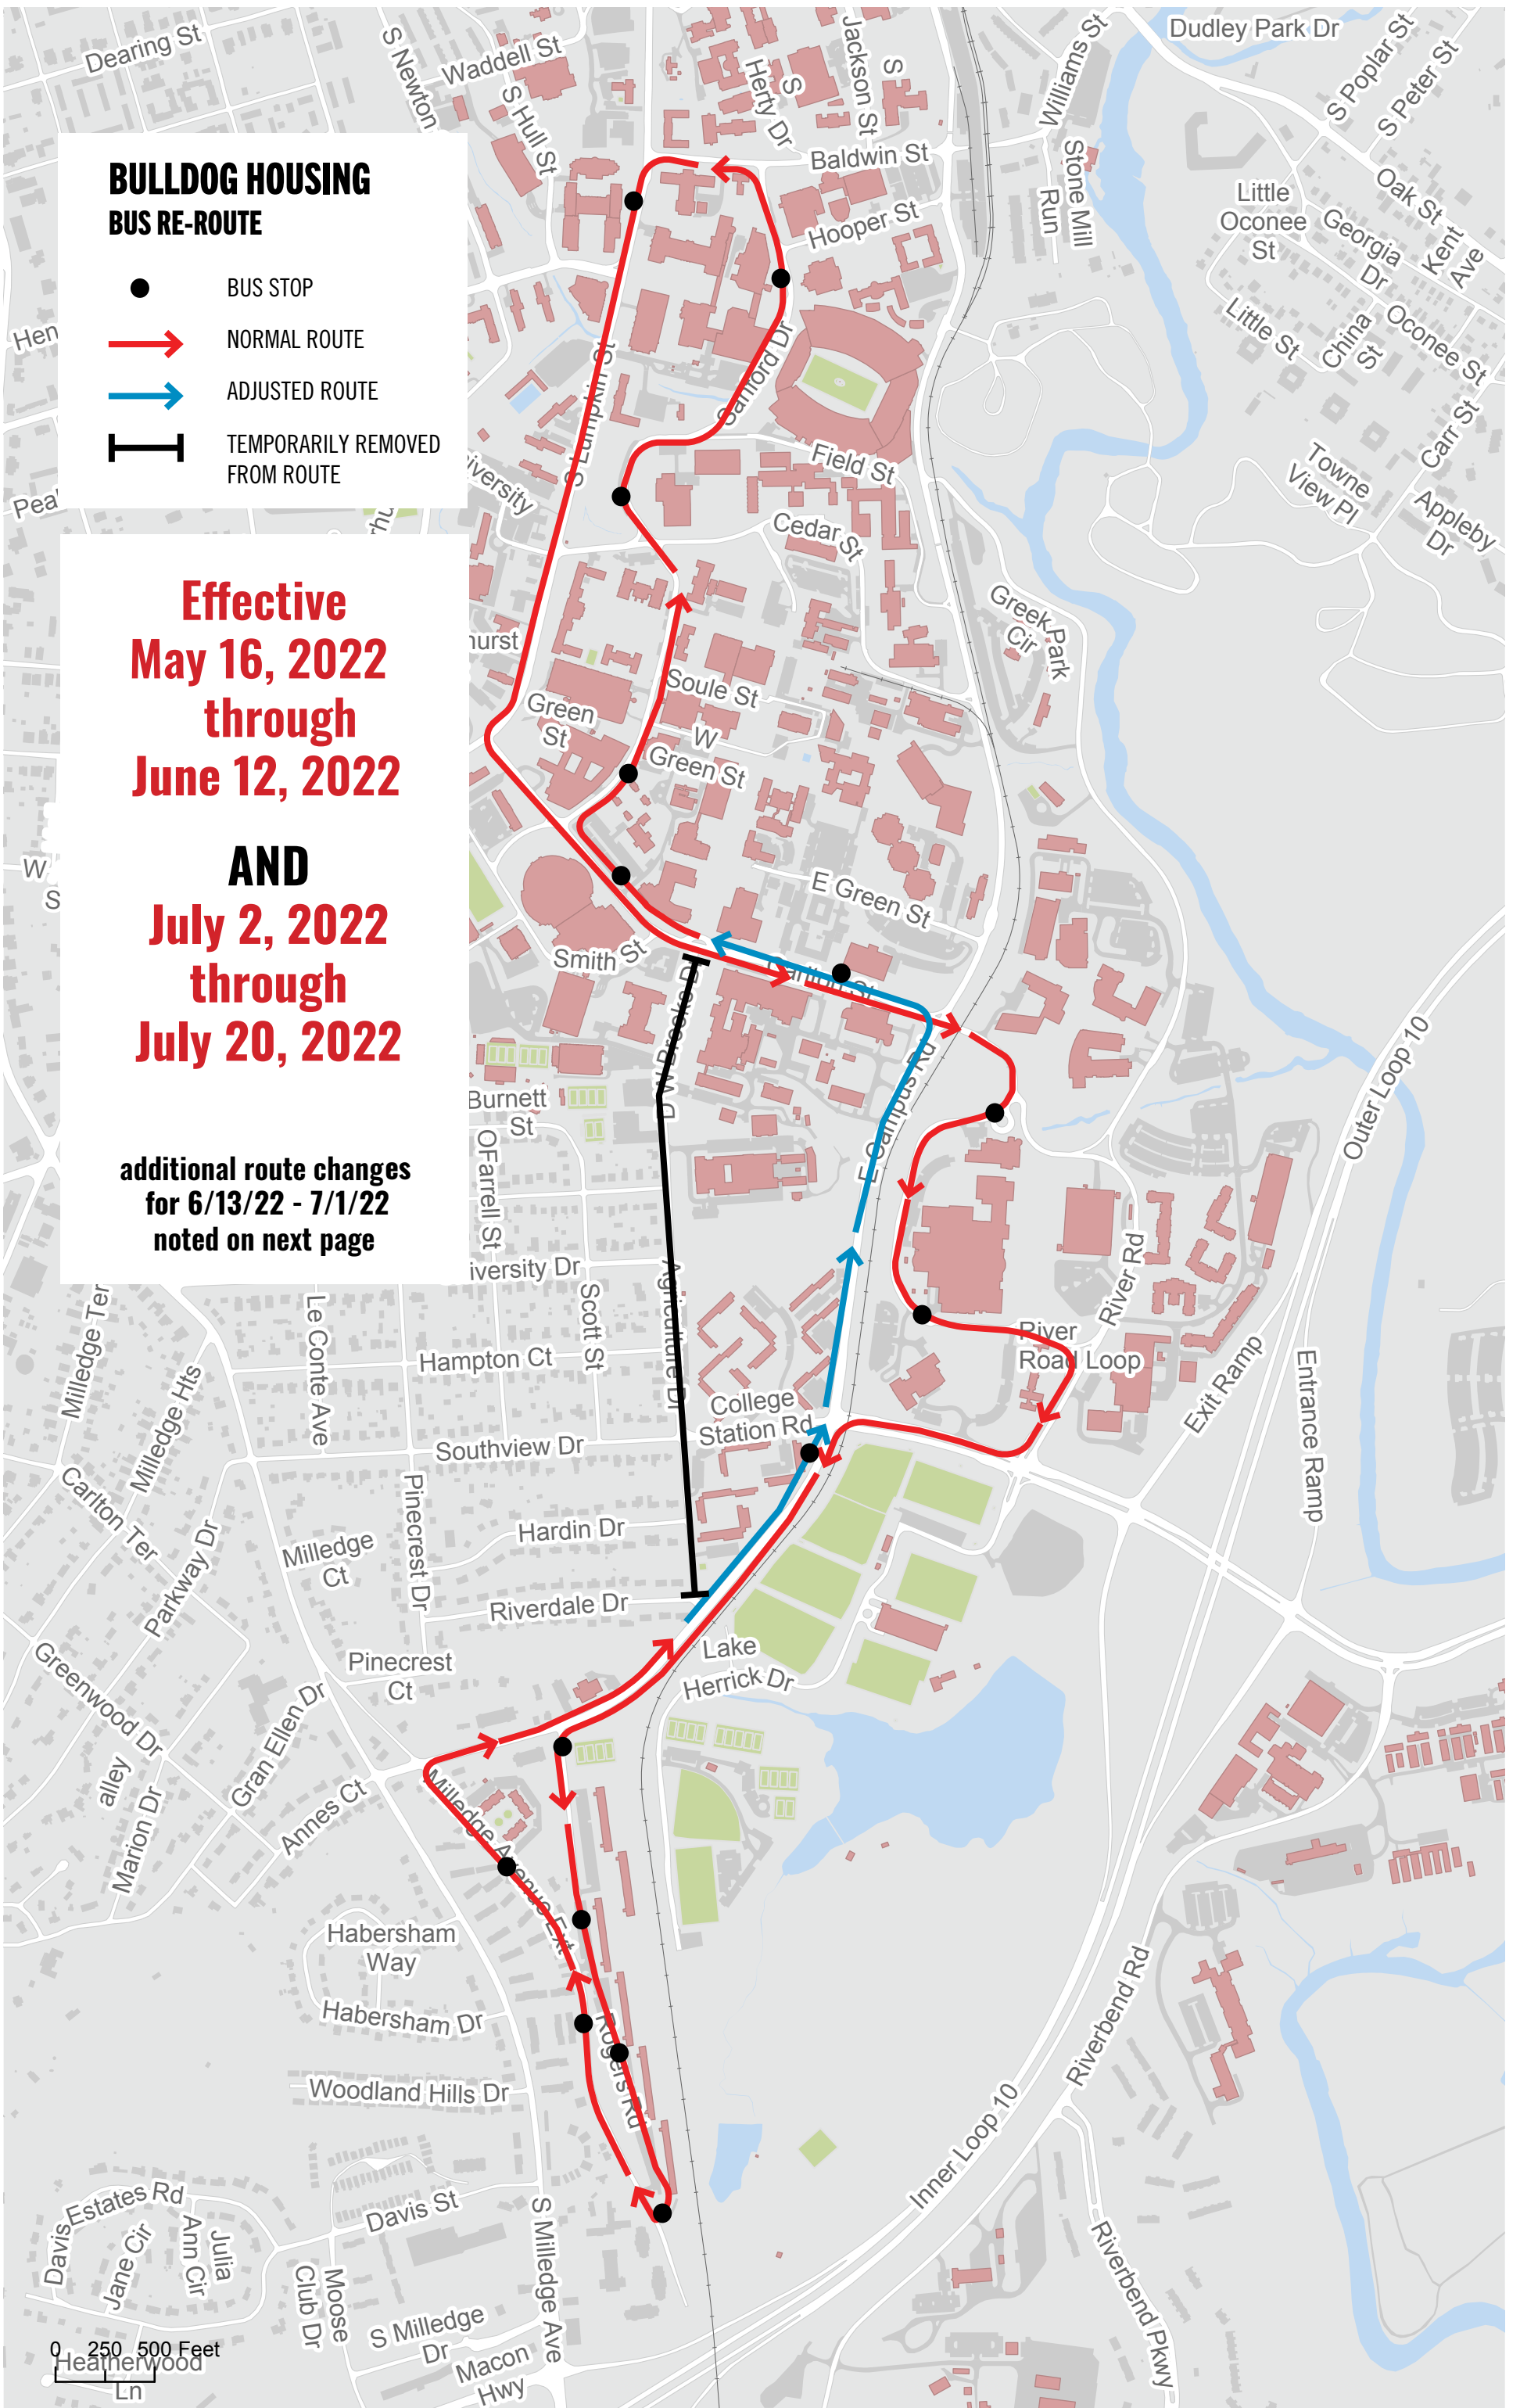

**BULLDOG HOUSING  
BUS RE-ROUTE**

- BUS STOP
- NORMAL ROUTE
- ADJUSTED ROUTE
- ⊥ TEMPORARILY REMOVED FROM ROUTE

**Effective  
May 16, 2022  
through  
June 12, 2022**

**AND  
July 2, 2022  
through  
July 20, 2022**

**additional route changes  
for 6/13/22 - 7/1/22  
noted on next page**

# CENTRAL LOOP BUS RE-ROUTE

- BUS STOP
- ➔ NORMAL ROUTE
- ➔ ADJUSTED ROUTE
- ⊥ TEMPORARILY REMOVED FROM ROUTE

**Effective  
June 13, 2022  
through  
July 1, 2022**

**EAST CAMPUS SHUTTLE  
BUS RE-ROUTE**

- BUS STOP
- ➔ NORMAL ROUTE
- ➔ ADJUSTED ROUTE
- ⊥ TEMPORARILY REMOVED FROM ROUTE

**Effective  
June 13, 2022  
through  
July 1, 2022**

**HEALTH SCIENCES  
BUS RE-ROUTE**

- BUS STOP
- NORMAL ROUTE
- ADJUSTED ROUTE
- TEMPORARILY REMOVED FROM ROUTE