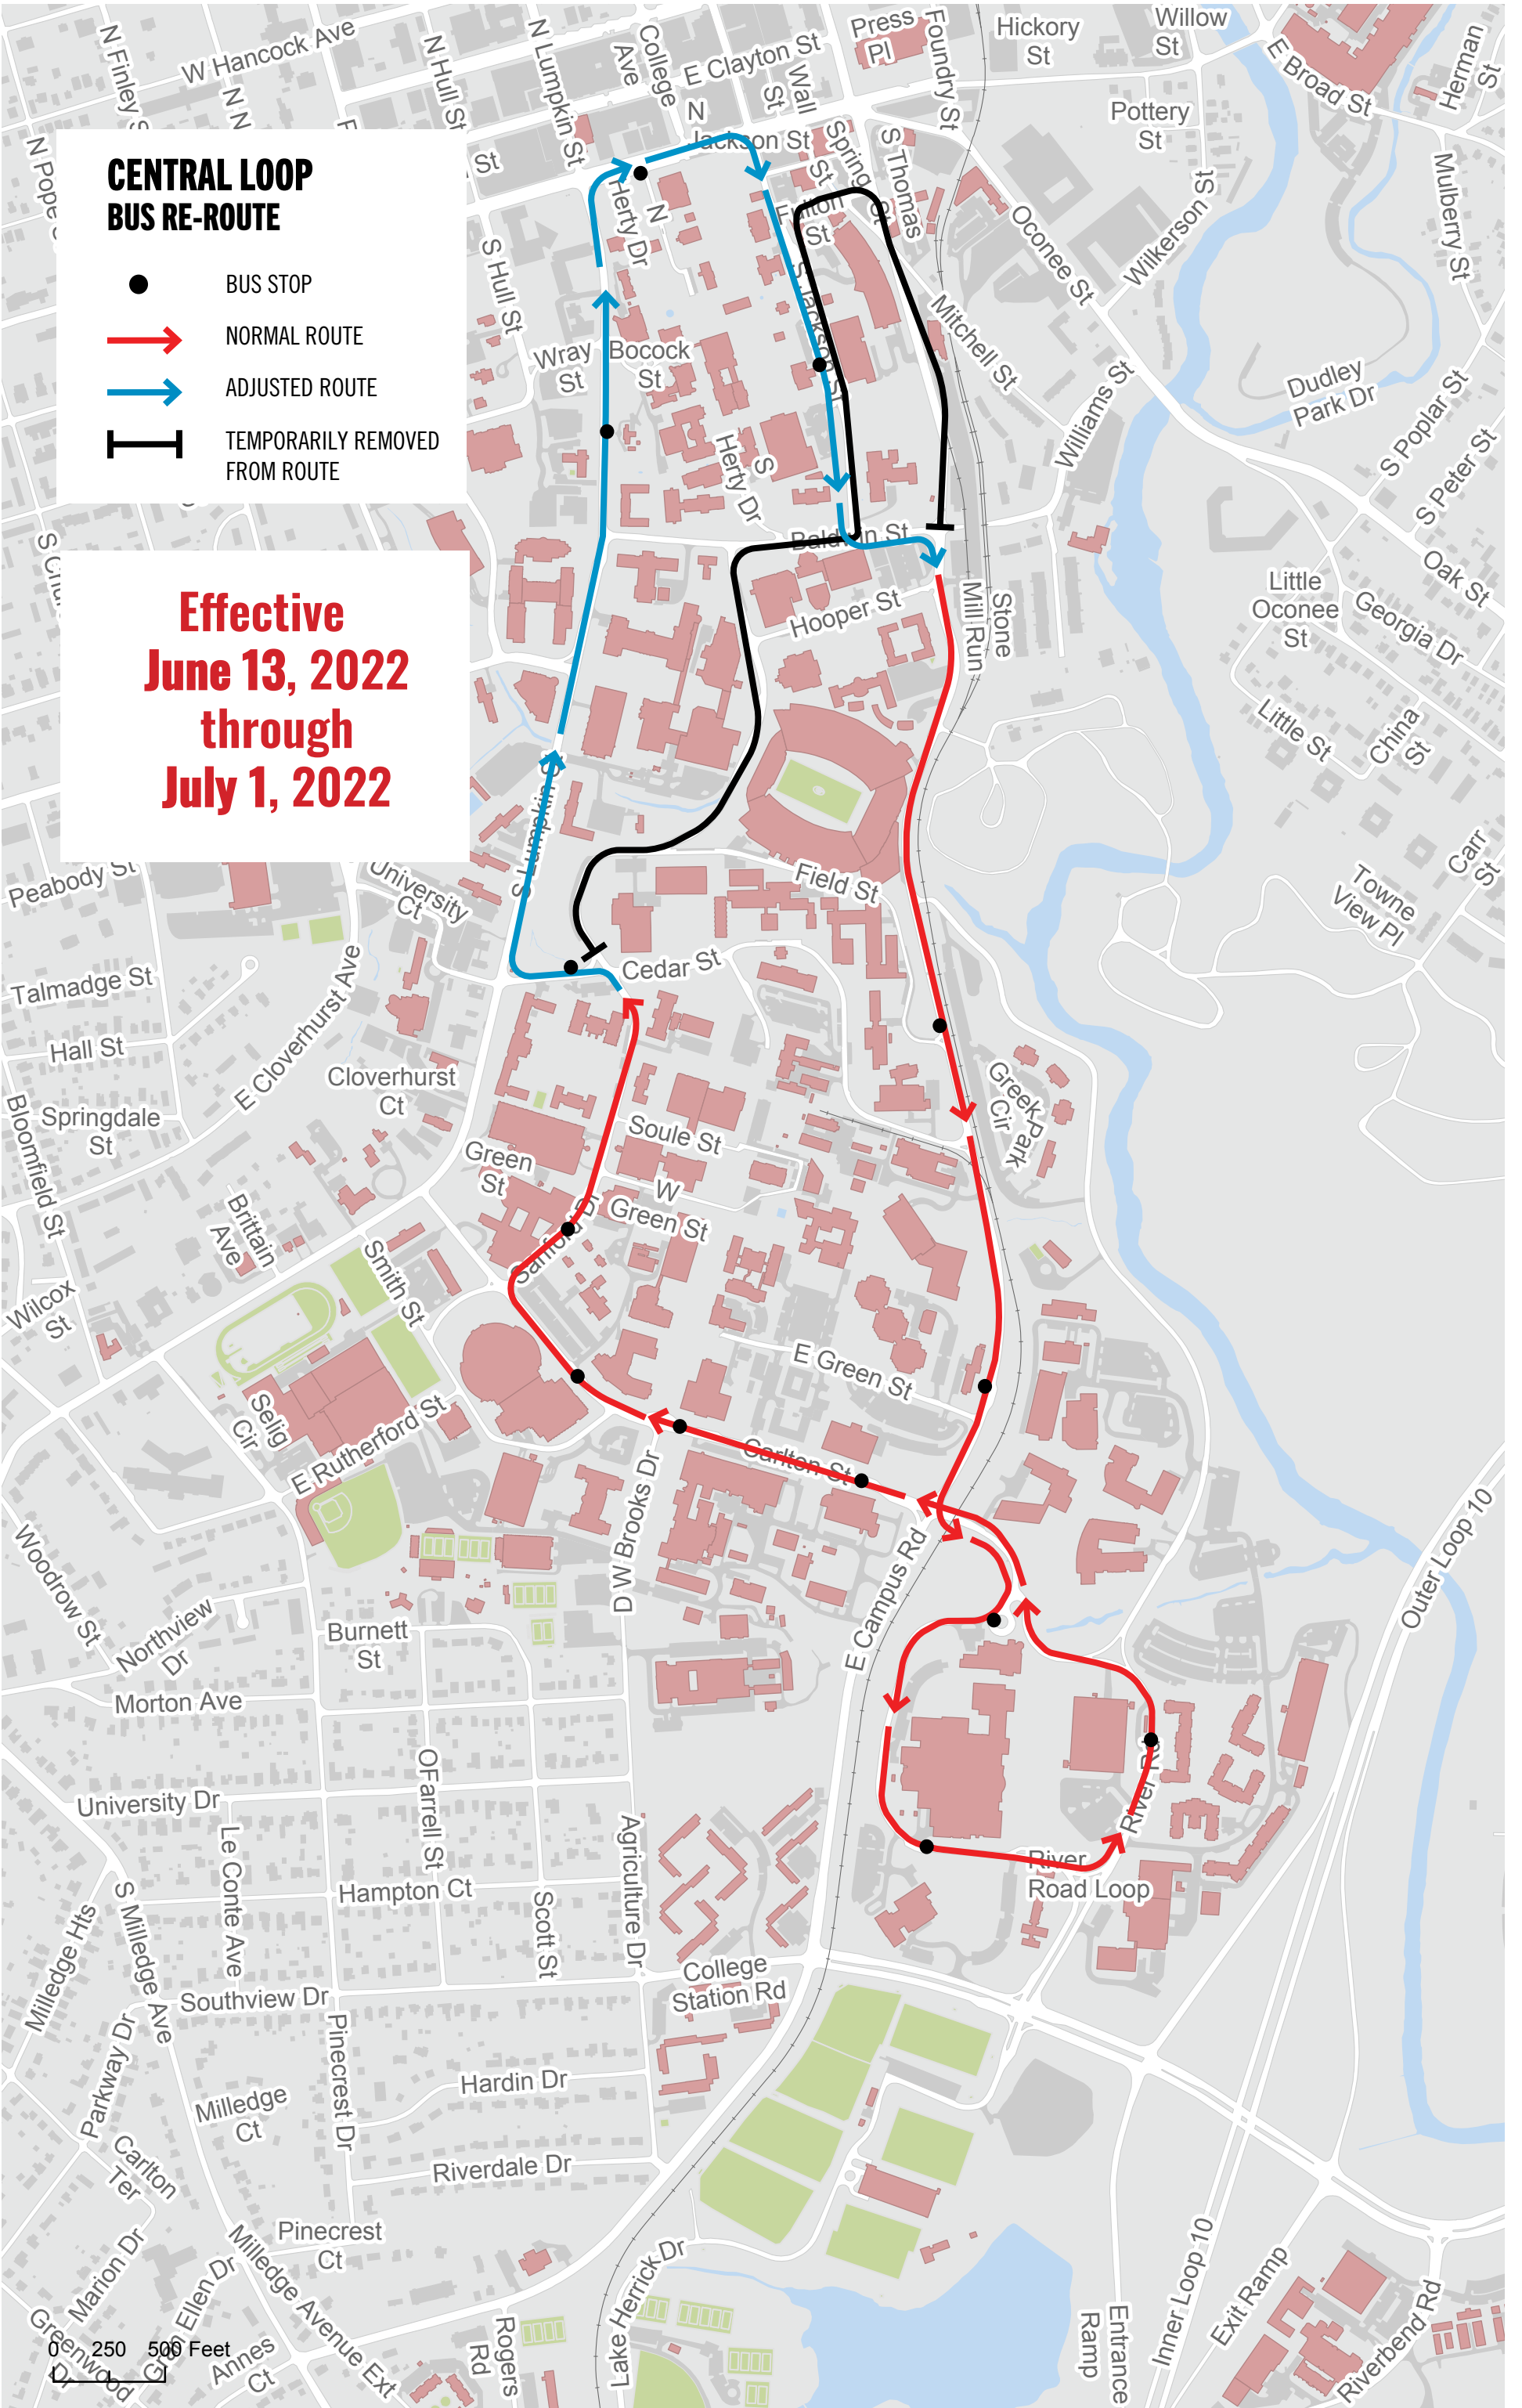

**BULLDOG HOUSING  
BUS RE-ROUTE**

- BUS STOP
- NORMAL ROUTE
- ADJUSTED ROUTE
- ⊥ TEMPORARILY REMOVED FROM ROUTE

**Effective  
May 16, 2022  
through  
June 12, 2022**

**AND  
July 2, 2022  
through  
July 20, 2022**

**additional route changes  
for 6/13/22 - 7/1/22  
noted on next page**

# CENTRAL LOOP BUS RE-ROUTE

- BUS STOP
- ➔ NORMAL ROUTE
- ➔ ADJUSTED ROUTE
- ⊥ TEMPORARILY REMOVED FROM ROUTE

**Effective  
June 13, 2022  
through  
July 1, 2022**

**EAST CAMPUS SHUTTLE  
BUS RE-ROUTE**

- BUS STOP
- ➔ NORMAL ROUTE
- ➔ ADJUSTED ROUTE
- ⊥ TEMPORARILY REMOVED FROM ROUTE

**Effective  
June 13, 2022  
through  
July 1, 2022**

**HEALTH SCIENCES  
BUS RE-ROUTE**

- BUS STOP
- NORMAL ROUTE
- ADJUSTED ROUTE
- TEMPORARILY REMOVED FROM ROUTE