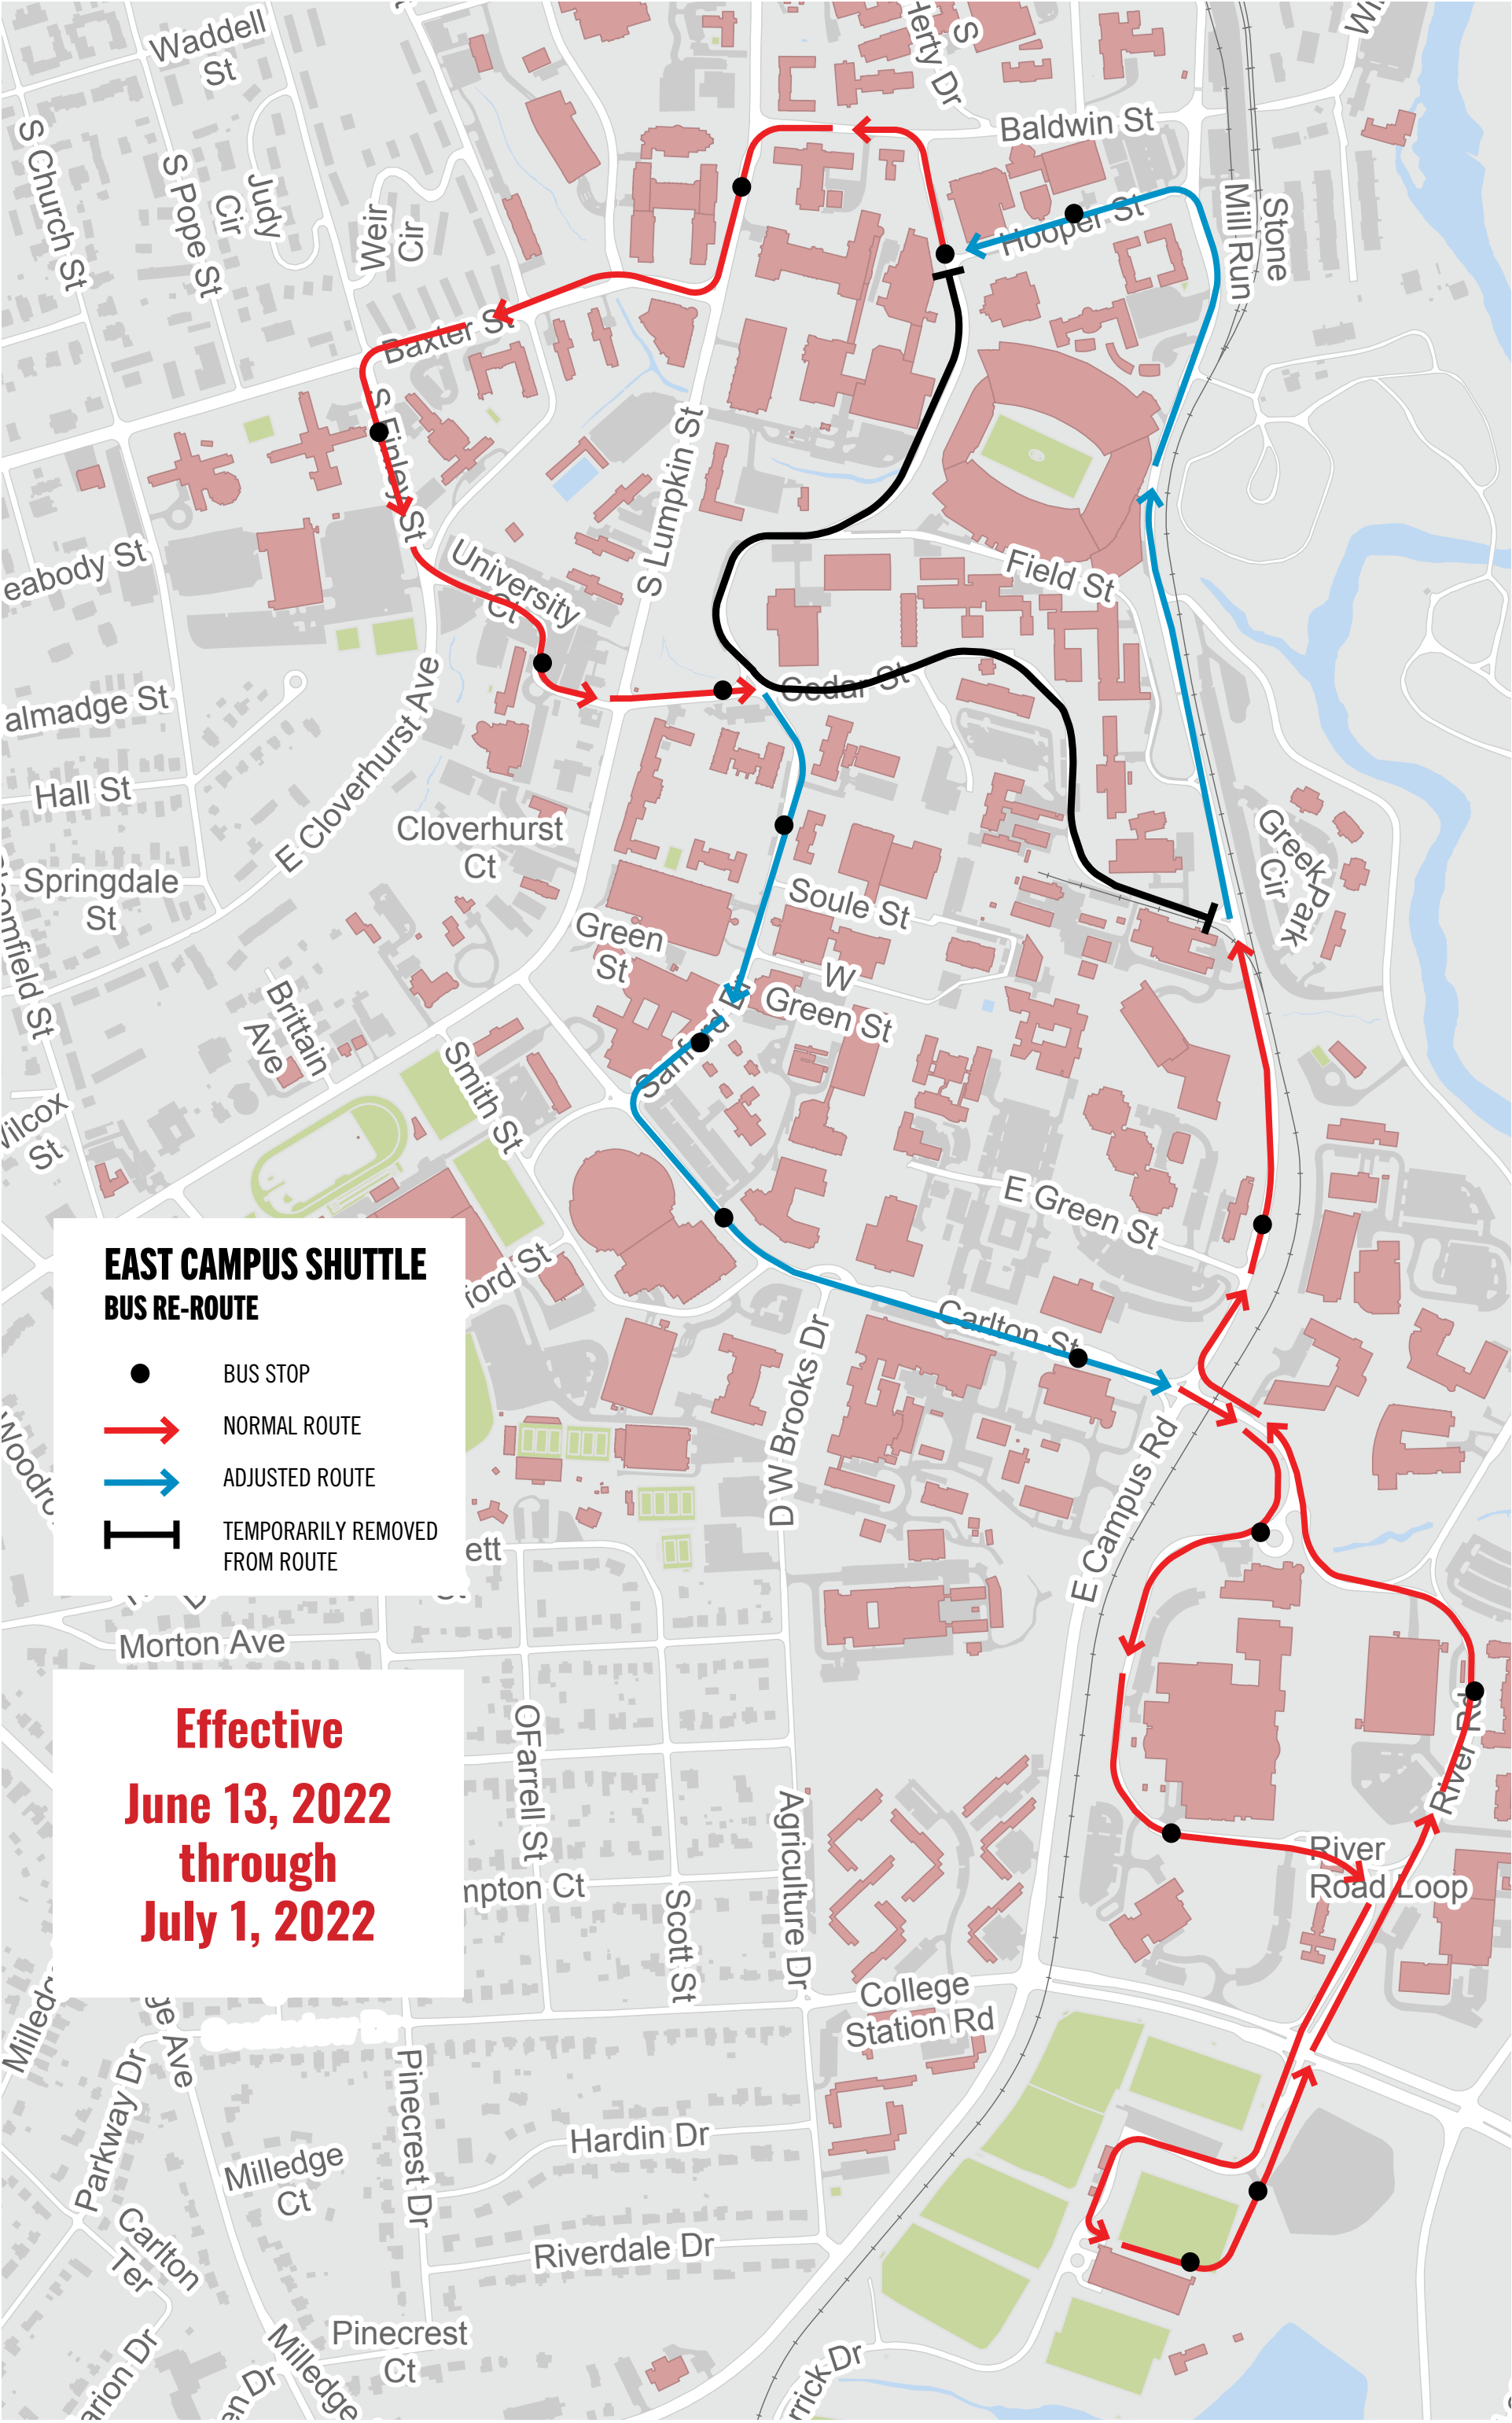

**BULLDOG HOUSING  
BUS RE-ROUTE**

- BUS STOP
- NORMAL ROUTE
- ADJUSTED ROUTE
- ⊥ TEMPORARILY REMOVED FROM ROUTE

**Effective  
May 16, 2022  
through  
June 12, 2022**

**AND  
July 2, 2022  
through  
July 20, 2022**

**additional route changes  
for 6/13/22 - 7/1/22  
noted on next page**

# CENTRAL LOOP BUS RE-ROUTE

- BUS STOP
- ➔ NORMAL ROUTE
- ➔ ADJUSTED ROUTE
- ⊥ TEMPORARILY REMOVED FROM ROUTE

**Effective  
June 13, 2022  
through  
July 1, 2022**

**EAST CAMPUS SHUTTLE  
BUS RE-ROUTE**

- BUS STOP
- ➔ NORMAL ROUTE
- ➔ ADJUSTED ROUTE
- ⊥ TEMPORARILY REMOVED FROM ROUTE

**Effective  
June 13, 2022  
through  
July 1, 2022**

**HEALTH SCIENCES  
BUS RE-ROUTE**

- BUS STOP
- NORMAL ROUTE
- ADJUSTED ROUTE
- TEMPORARILY REMOVED FROM ROUTE