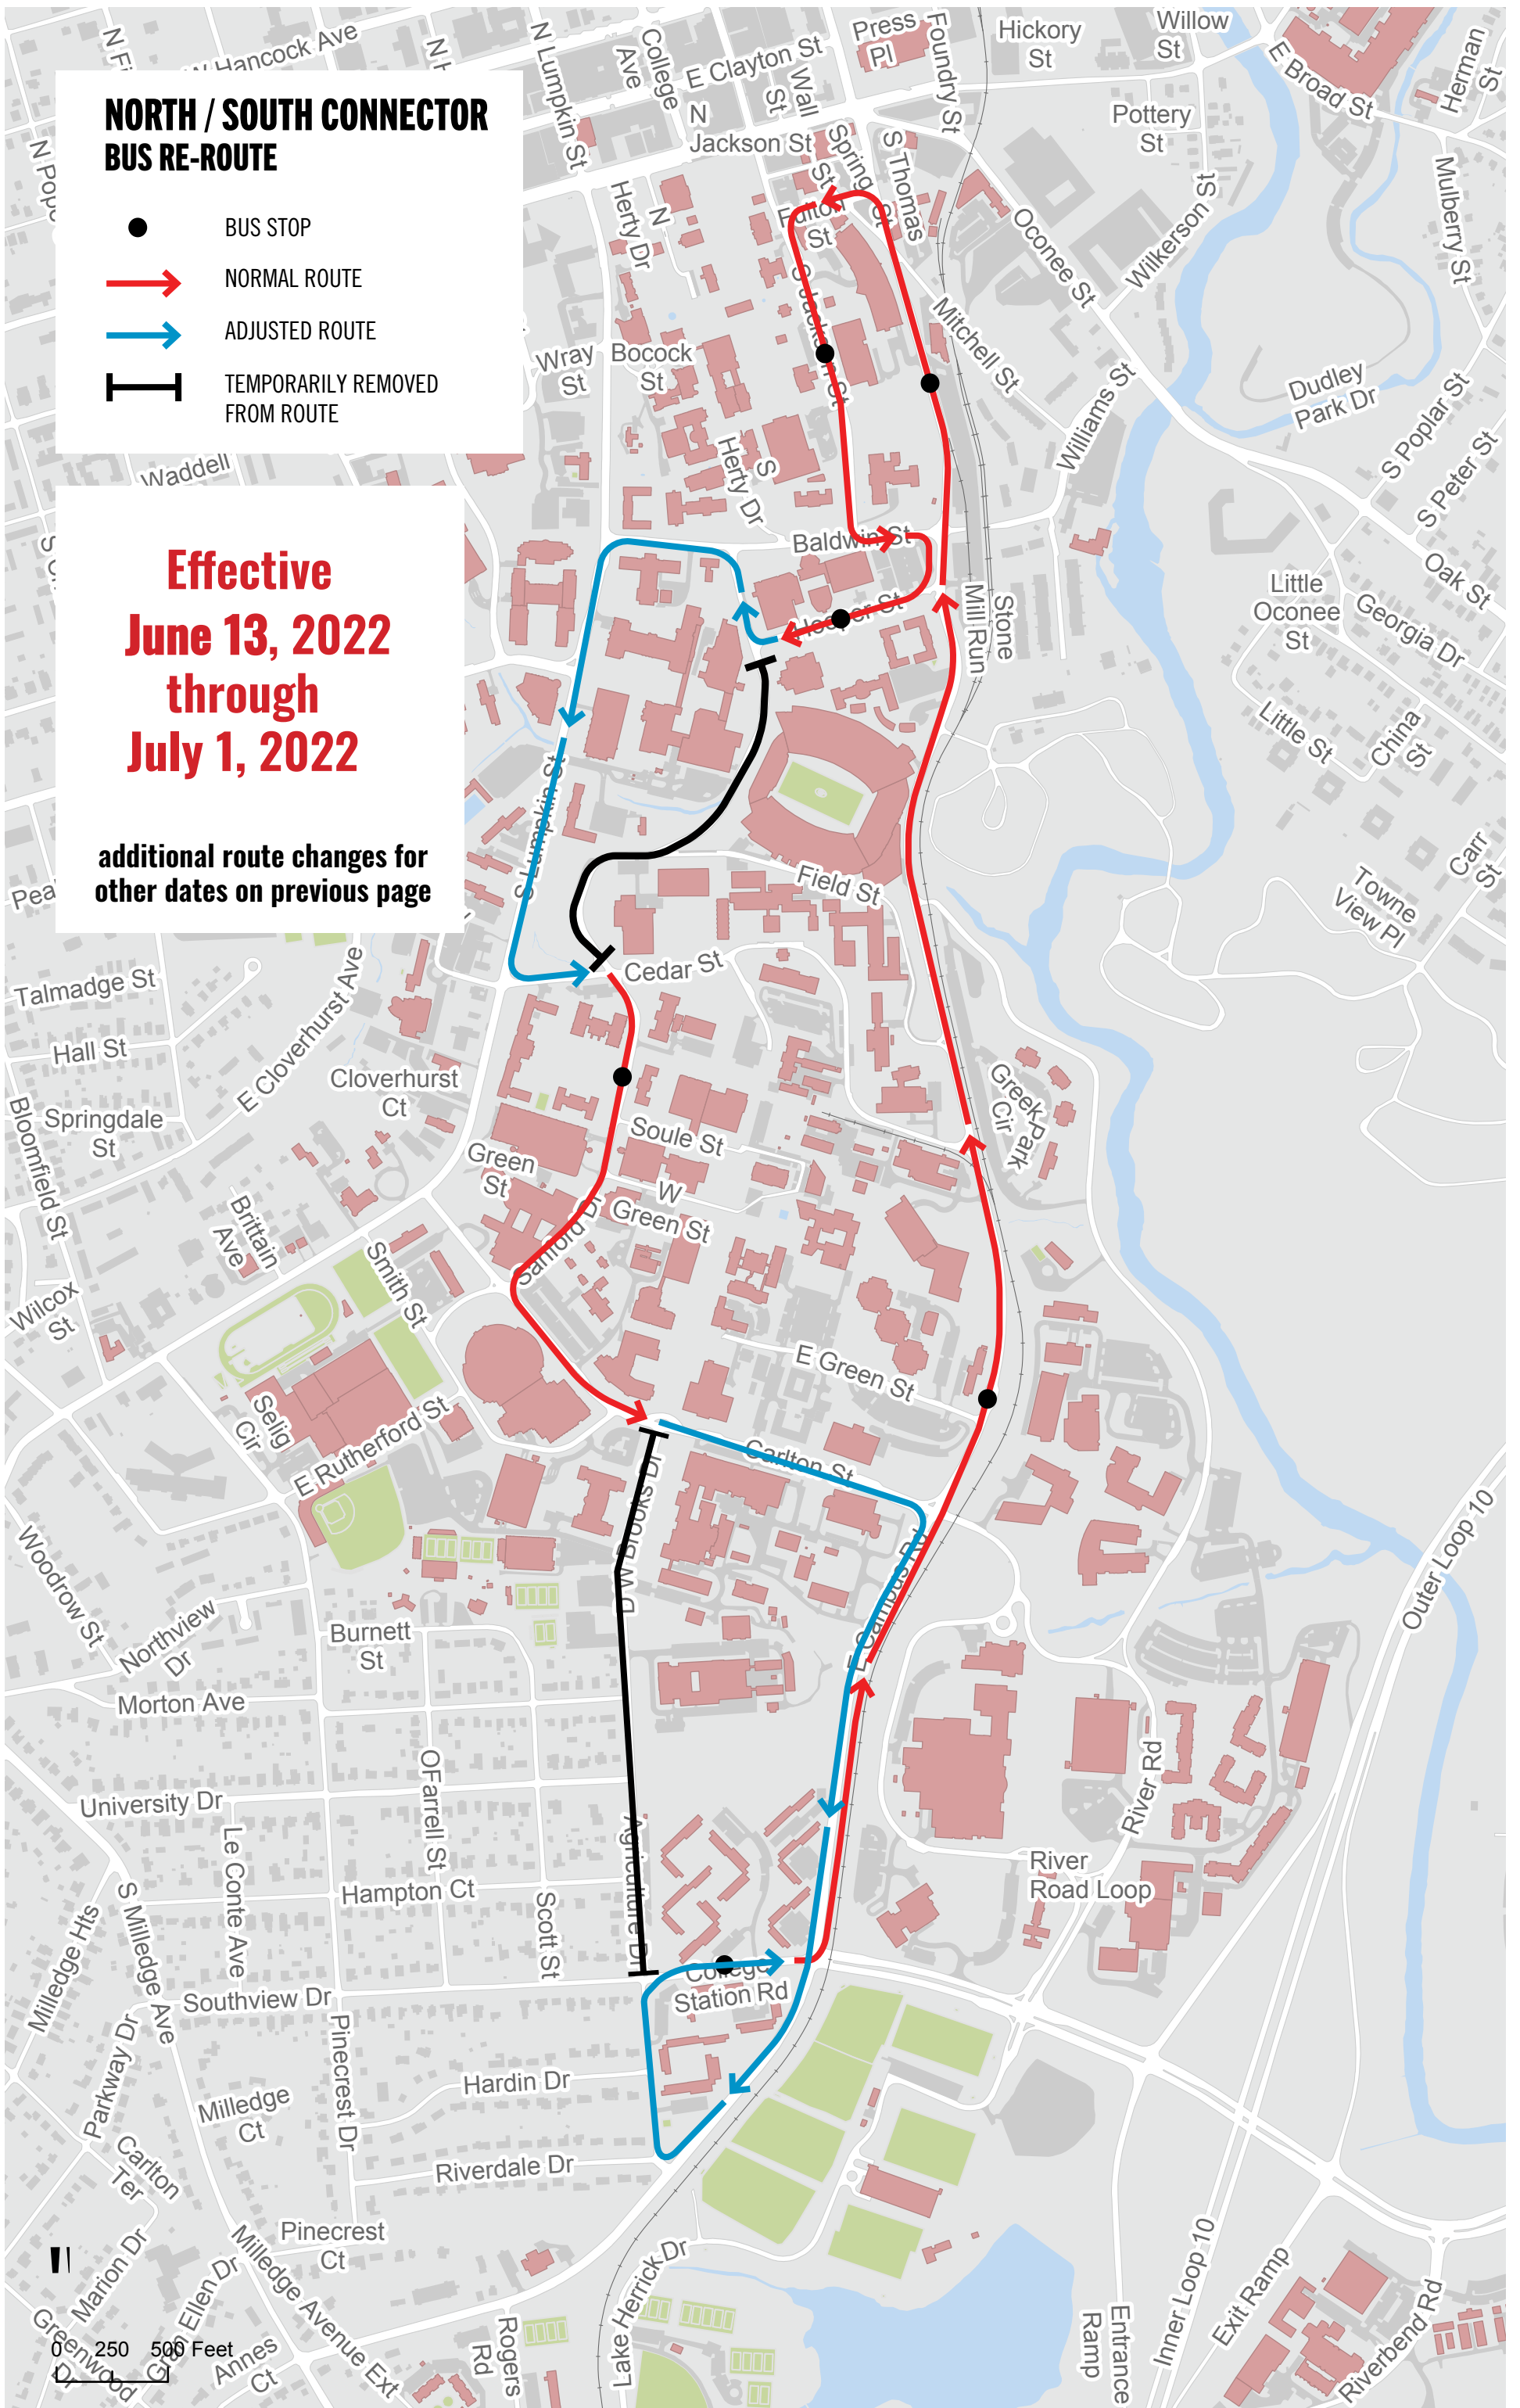

- BUS STOP
- ➔ NORMAL ROUTE
- ➔ ADJUSTED ROUTE
- ⊥ TEMPORARILY REMOVED FROM ROUTE

**Effective  
June 13, 2022  
through  
July 1, 2022**

**HEALTH SCIENCES  
BUS RE-ROUTE**

- BUS STOP
- NORMAL ROUTE
- ADJUSTED ROUTE
- TEMPORARILY REMOVED FROM ROUTE

# NORTH / SOUTH CONNECTOR BUS RE-ROUTE

- BUS STOP
- NORMAL ROUTE
- ADJUSTED ROUTE
- ⊥ TEMPORARILY REMOVED FROM ROUTE

**Effective  
May 16, 2022  
through  
June 12, 2022**

**AND**

**July 2, 2022  
through  
July 20, 2022**

**additional route changes  
for 6/13/22 - 7/1/22  
noted on next page**

# NORTH / SOUTH CONNECTOR BUS RE-ROUTE

- BUS STOP
- NORMAL ROUTE
- ADJUSTED ROUTE
- ⊥ TEMPORARILY REMOVED FROM ROUTE

**Effective  
June 13, 2022  
through  
July 1, 2022**

**additional route changes for  
other dates on previous page**