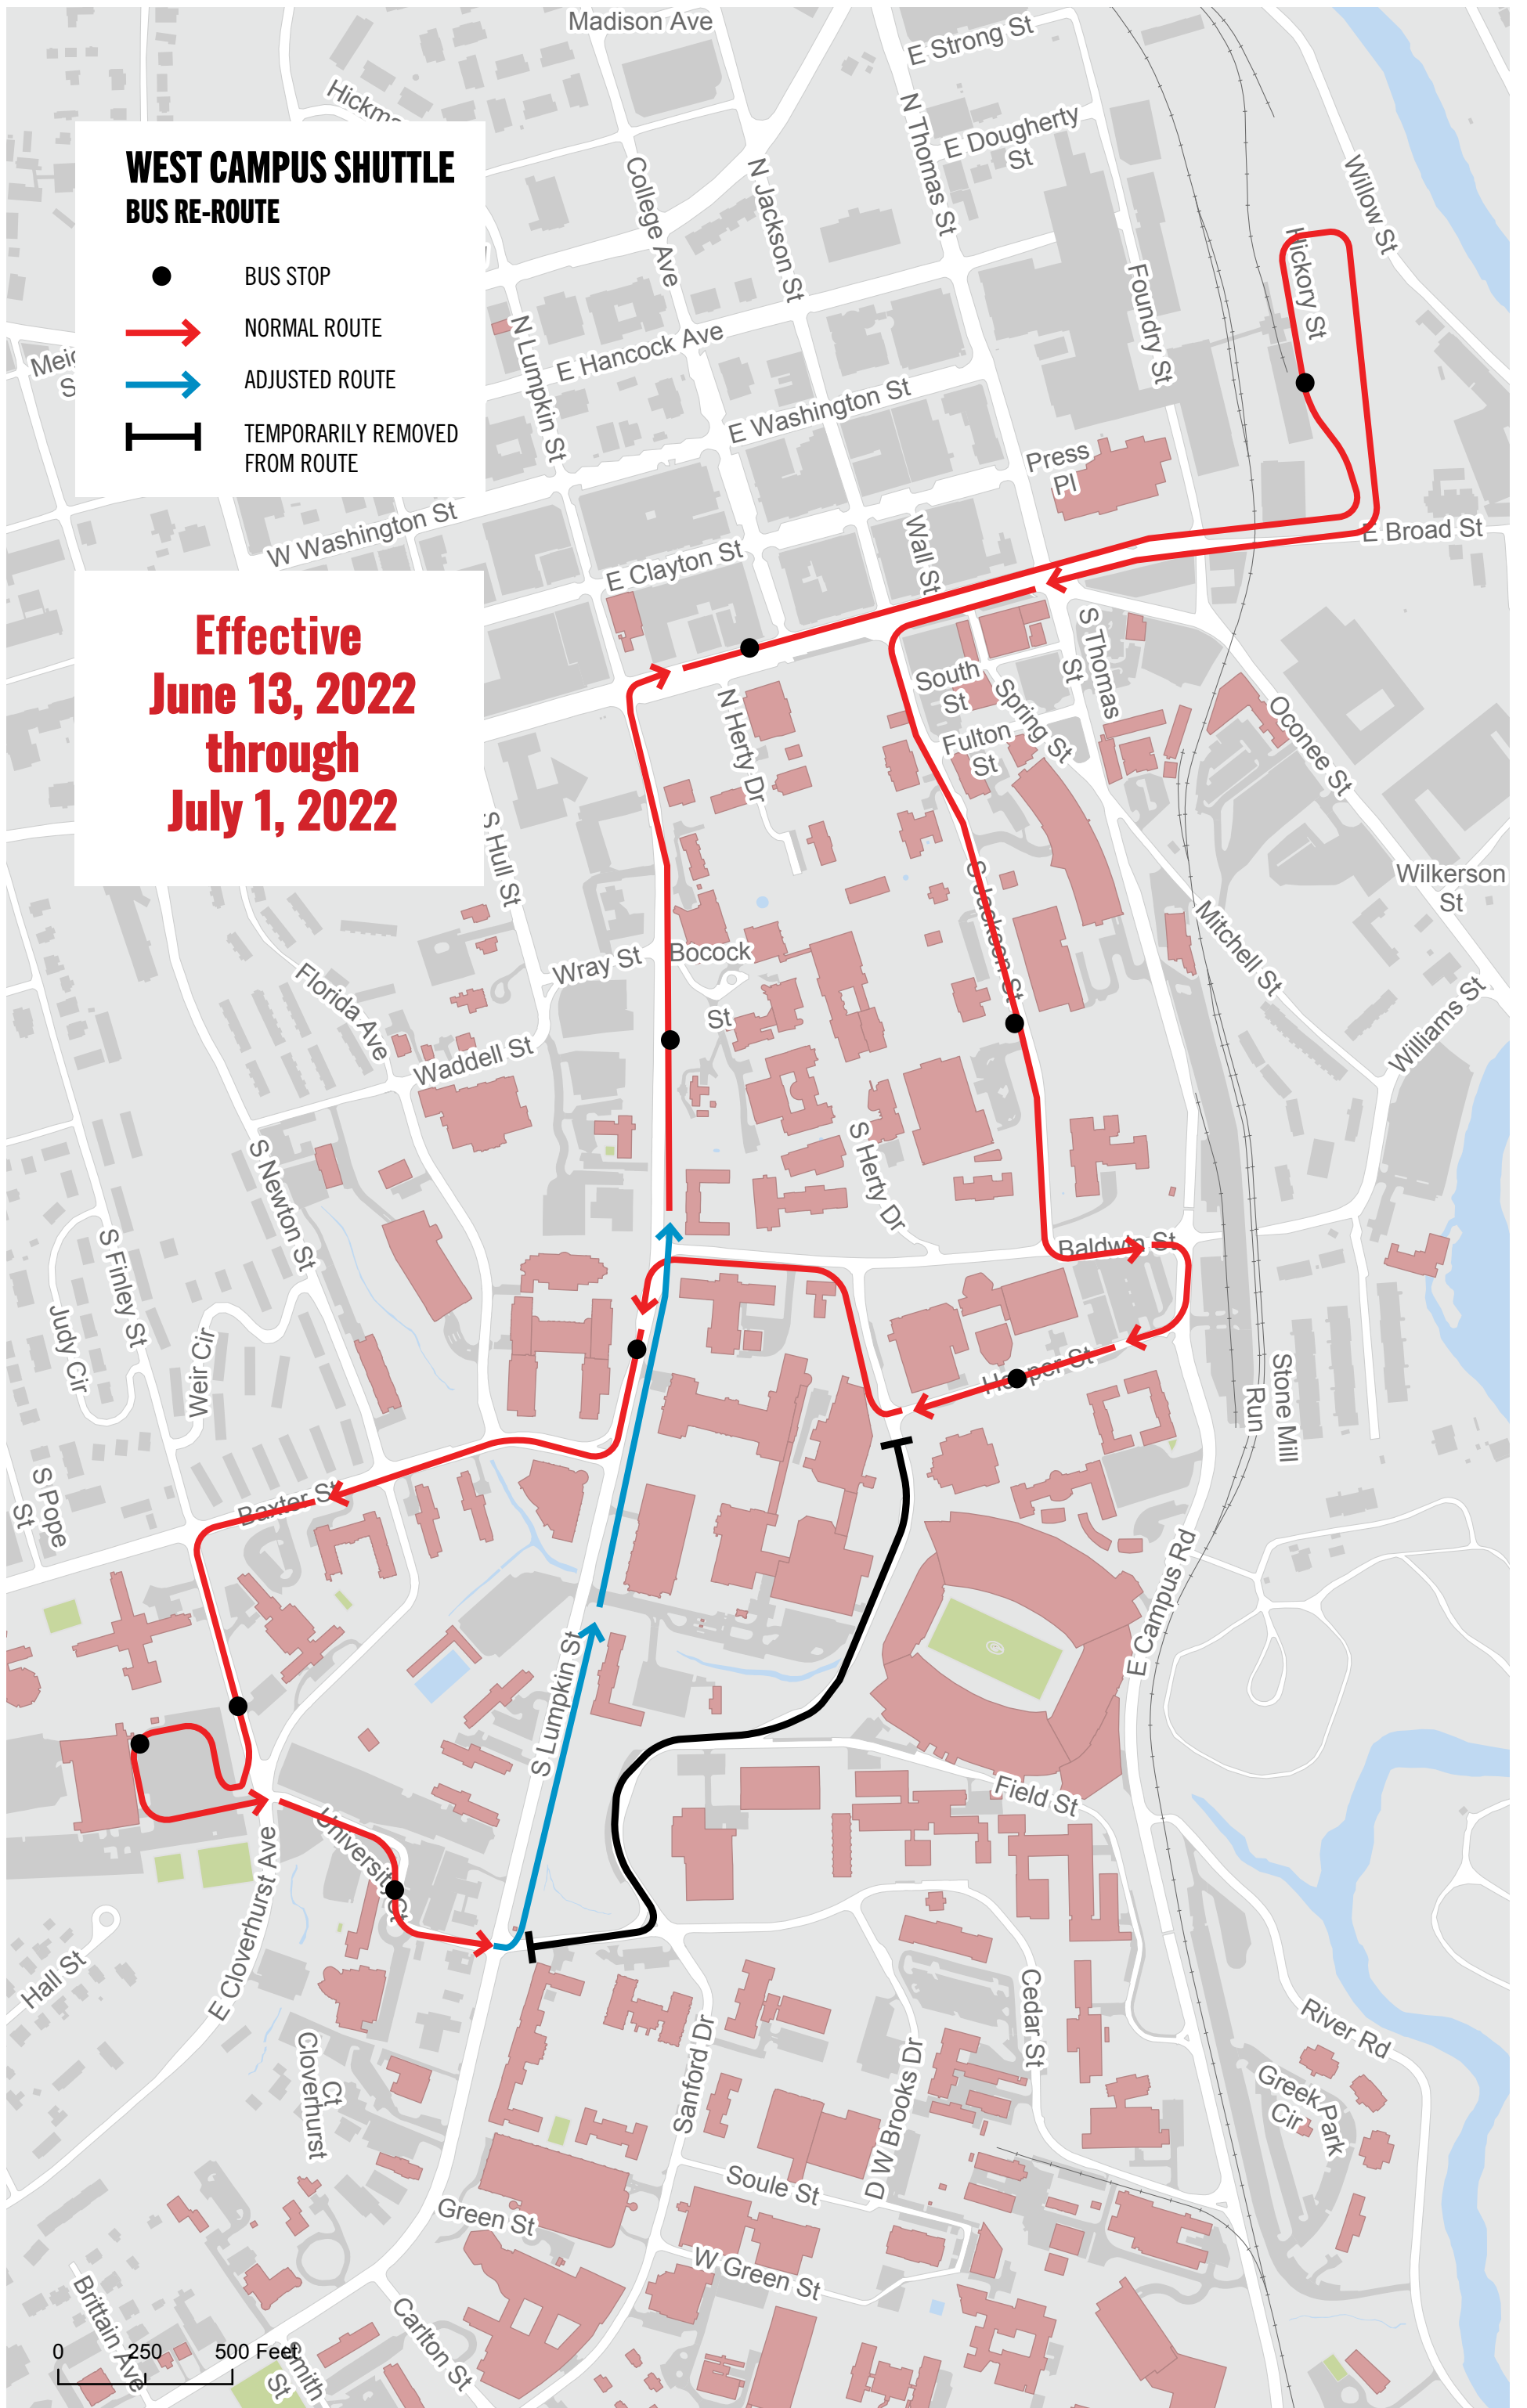

# NORTH / SOUTH CONNECTOR BUS RE-ROUTE

- BUS STOP
- NORMAL ROUTE
- ADJUSTED ROUTE
- ⊥ TEMPORARILY REMOVED FROM ROUTE

**Effective  
May 16, 2022  
through  
June 12, 2022**

**AND**

**July 2, 2022  
through  
July 20, 2022**

# NORTH / SOUTH CONNECTOR BUS RE-ROUTE

- BUS STOP
- NORMAL ROUTE
- ADJUSTED ROUTE
- ⊥ TEMPORARILY REMOVED FROM ROUTE

**Effective  
June 13, 2022  
through  
July 1, 2022**

**additional route changes for  
other dates on previous page**

**PARK & RIDE  
BUS RE-ROUTE**

- BUS STOP
- ➔ NORMAL ROUTE
- ➔ ADJUSTED ROUTE
- ⊥ TEMPORARILY REMOVED FROM ROUTE

**Effective  
June 13, 2022  
through  
July 1, 2022**

250 500 Feet

# WEST CAMPUS SHUTTLE BUS RE-ROUTE

- BUS STOP
- NORMAL ROUTE
- ADJUSTED ROUTE
- ⊥ TEMPORARILY REMOVED FROM ROUTE

**Effective  
June 13, 2022  
through  
July 1, 2022**