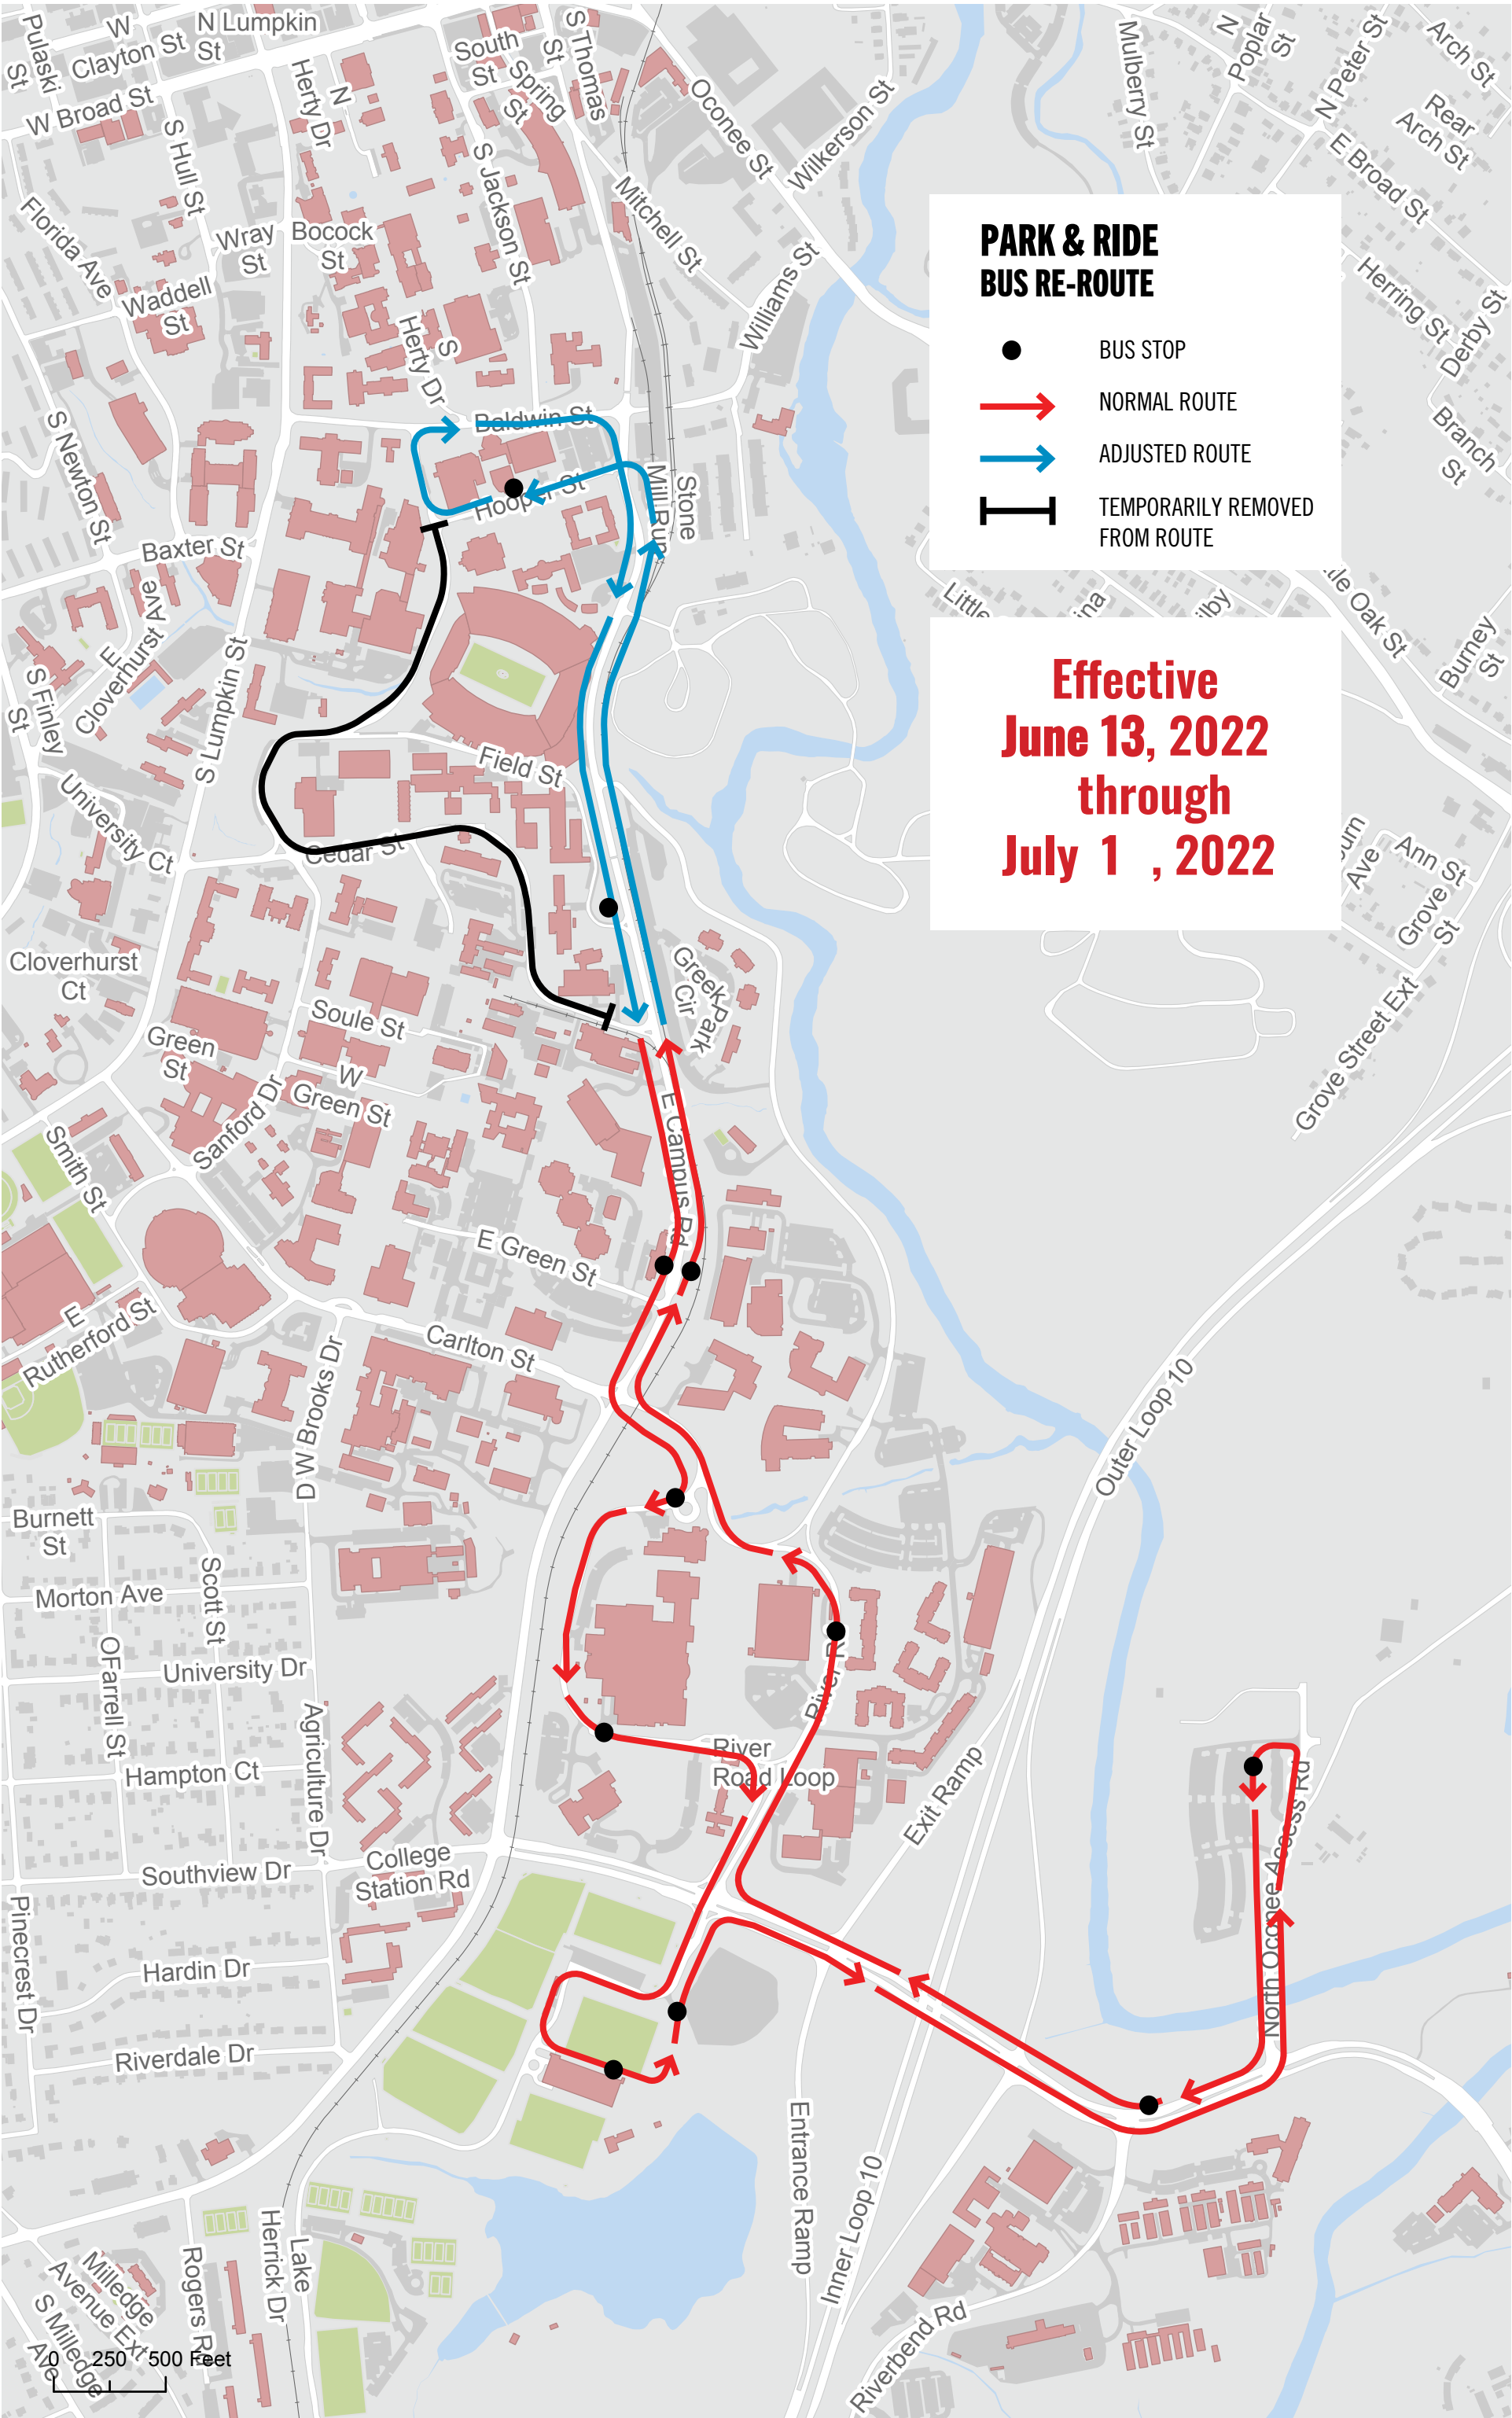

# NORTH / SOUTH CONNECTOR BUS RE-ROUTE

- BUS STOP
- NORMAL ROUTE
- ADJUSTED ROUTE
- ⊥ TEMPORARILY REMOVED FROM ROUTE

**Effective  
May 16, 2022  
through  
June 12, 2022**

**AND**

**July 2, 2022  
through  
July 20, 2022**

**additional route changes  
for 6/13/22 - 7/1/22  
noted on next page**

# NORTH / SOUTH CONNECTOR BUS RE-ROUTE

- BUS STOP
- NORMAL ROUTE
- ADJUSTED ROUTE
- ⊥ TEMPORARILY REMOVED FROM ROUTE

**Effective  
June 13, 2022  
through  
July 1, 2022**

**additional route changes for  
other dates on previous page**

**PARK & RIDE  
BUS RE-ROUTE**

- BUS STOP
- ➔ NORMAL ROUTE
- ➔ ADJUSTED ROUTE
- ⊥ TEMPORARILY REMOVED FROM ROUTE

**Effective  
June 13, 2022  
through  
July 1, 2022**

250 500 Feet