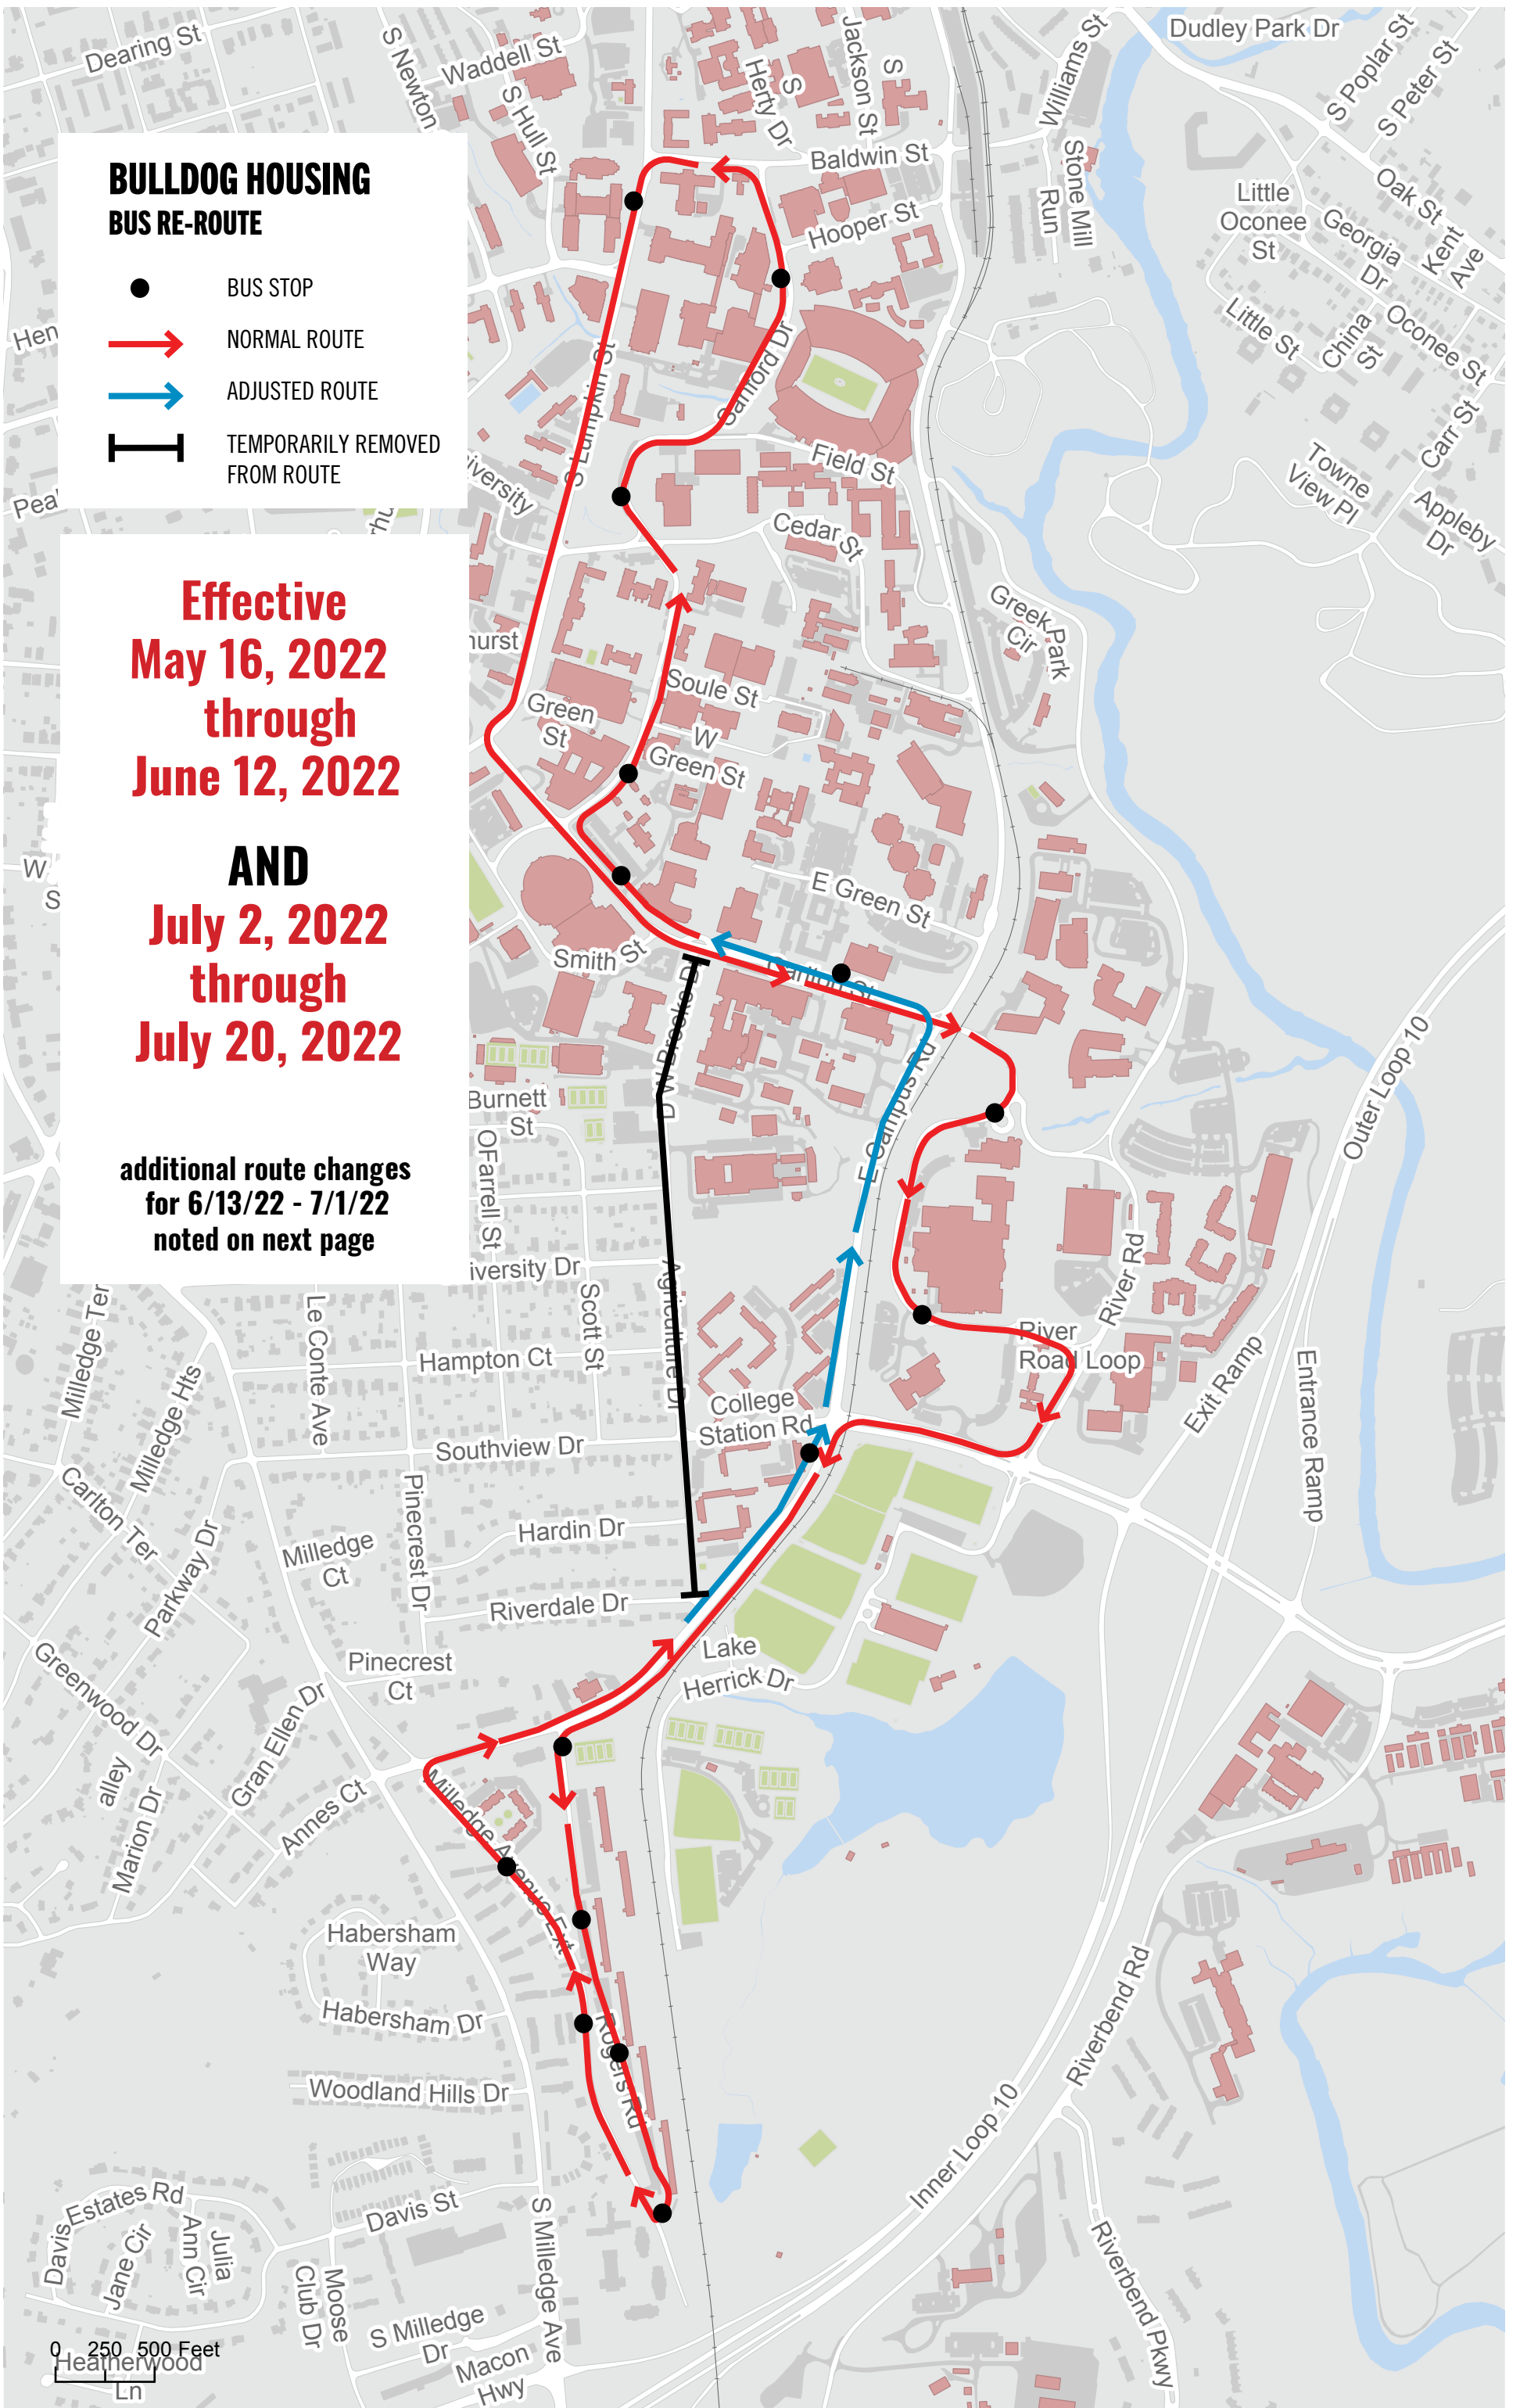

**BULLDOG HOUSING  
BUS RE-ROUTE**

- BUS STOP
- NORMAL ROUTE
- ADJUSTED ROUTE
- ⊥ TEMPORARILY REMOVED FROM ROUTE

**Effective  
May 16, 2022  
through  
June 12, 2022**

**AND  
July 2, 2022  
through  
July 20, 2022**

**additional route changes  
for 6/13/22 - 7/1/22  
noted on next page**

# BULLDOG HOUSING BUS RE-ROUTE

- BUS STOP
- NORMAL ROUTE
- ADJUSTED ROUTE
- ⊥ TEMPORARILY REMOVED FROM ROUTE

**Effective  
June 13, 2022  
through  
July 1, 2022**

**additional route changes for  
other dates on previous page**